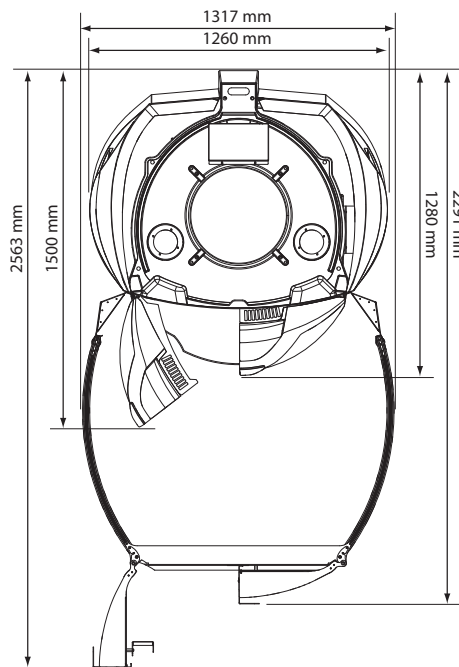

we like clever solutions

An additional clever option on this vertical tanning bed is the changing room. Attached to the V₈ it instantly creates a solid stand alone tanning unit just about everywhere!