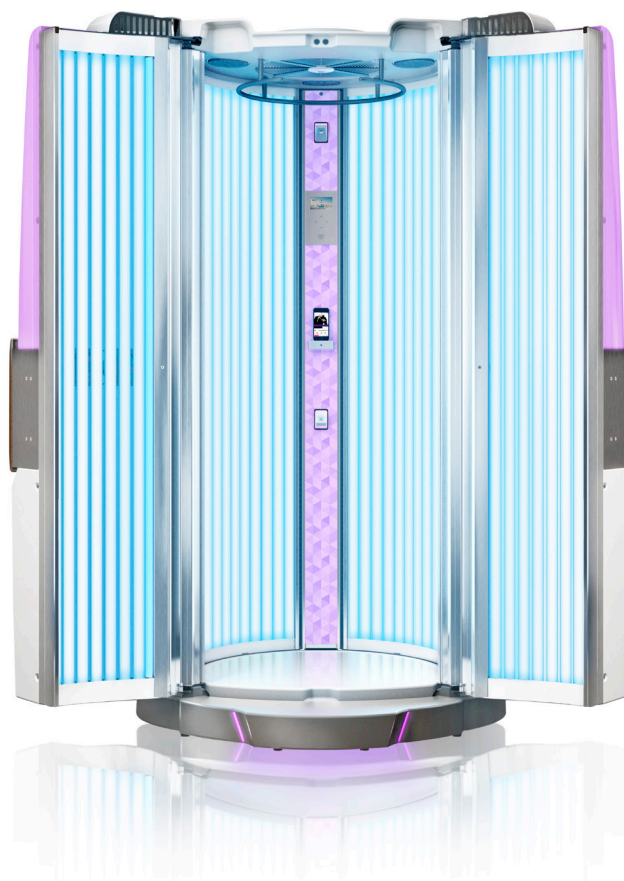

# we like it colourful

The Luxura V<sub>8</sub> has a dazzling design that illuminates from the beautiful top to bottom. The smooth, high quality finishing –with no visible fastening materials emphasizes its stylish appearance.

The Luxura V<sub>8</sub> includes the special Ambient FlowLight that brightens up the room with an inviting carousel of light, with one colour seamlessly flowing into the next. Alternatively, you can select a single colour tint so the V<sub>8</sub> perfectly matches the cabin, salon or mood. Ambient FlowLight accents the elegant design thanks to the V-shape of the doors and the accent lines along the bottom of the doors. Moreover, through use of a light element beneath the unit, it provides a visual 'floating' effect. Inside the cabin the Ambient FlowLight Panel creates a relaxing atmosphere between and during the tanning sessions.