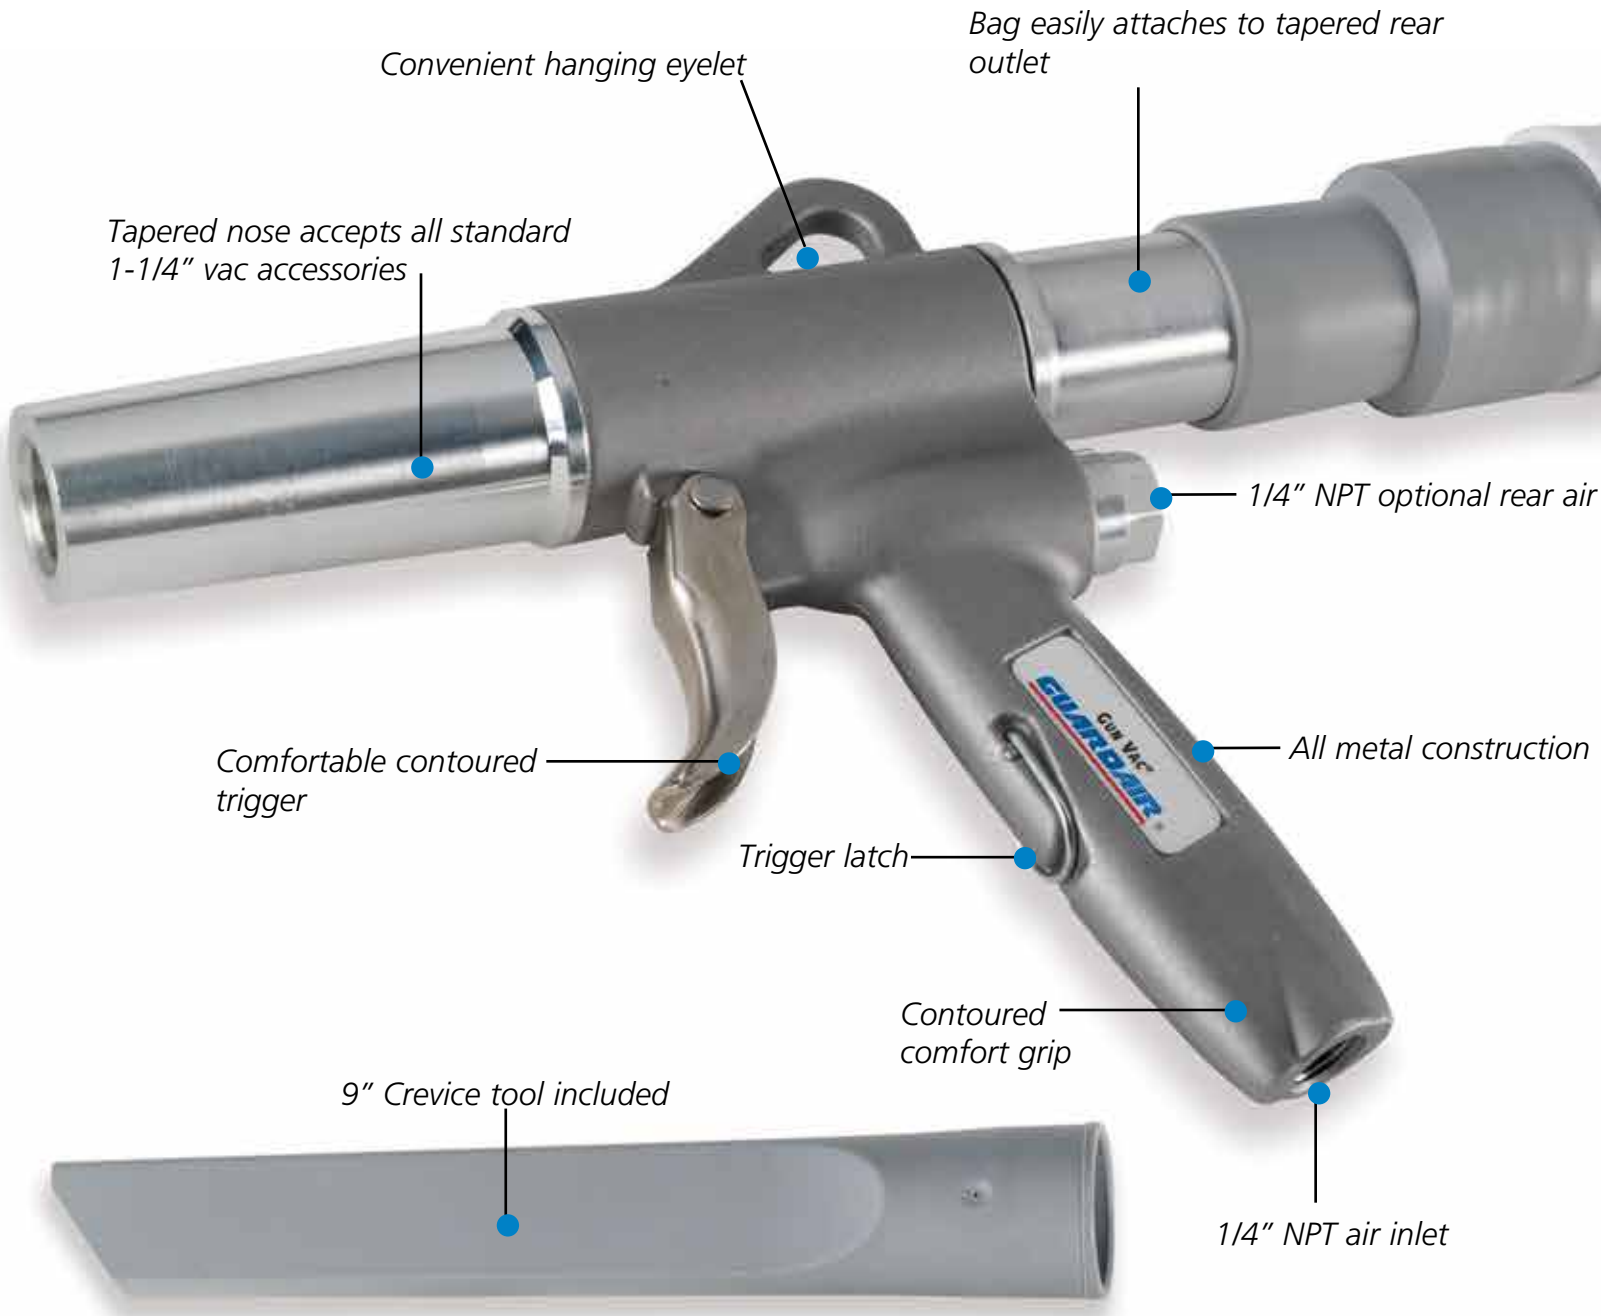

Great for all types of cleaning:

- *Metal Chips*
- *Plastic Pellets*
- *Food Crumbs*
- *Wood Shavings*
- *Dirt*
- *Dust*

Clean clothing quickly and safely!

Plumb it for the way you work!

Clean up around machinery!

Clean hard to reach areas!

1500

1500 Gun Vac[®]

Includes 9" crevice tool attachment.

High filtration collection bag.

Convenient hanging eyelet

Bag easily attaches to tapered rear outlet

Tapered nose accepts all standard 1-1/4" vac accessories

1/4" NPT optional rear air

Comfortable contoured trigger

All metal construction

Trigger latch

Contoured comfort grip

9" Crevice tool included

1/4" NPT air inlet

power of compressed air with these unique, portab

All specs shown using 3/8" ID air line with 1/4" Industrial Interchange fitting @100 PSIG

hand-held pneumatic vacuums.

1510

1510 Gun Vac® Deluxe

Includes 5 pc. accessory kit with popular attachments.

High filtration collection bag.