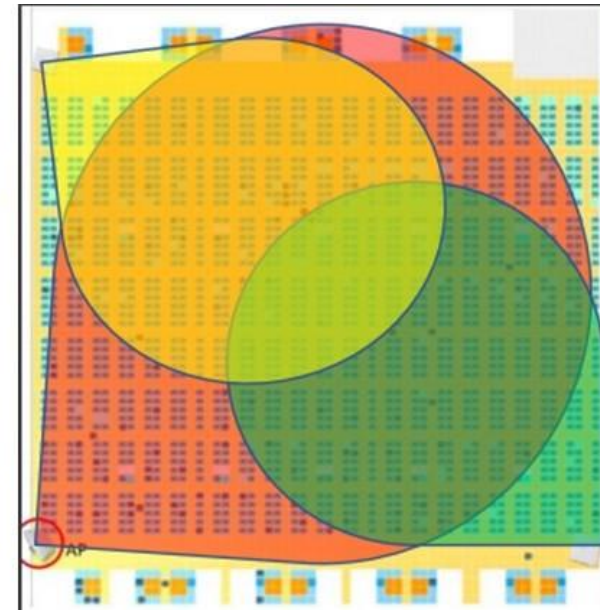

Altai Super WiFi

World's No. 1 Outdoor Wi-Fi Technology

- ❑ Super Wifi para grandes distancias, cobertura de hasta 10 veces mas que un AP típico de mercado, como resultado de la utilización de arreglo de antenas inteligente patentada junto con un algoritmo de procesamiento digital de señal y un diseño a nivel de RF.
- ❑ Antenas low-cost
- ❑ Tecnologia AirFi y balanceo de carga inteligente para optimizar el rendimiento y la capacidad, logrando hasta 5 veces mas velocidad.