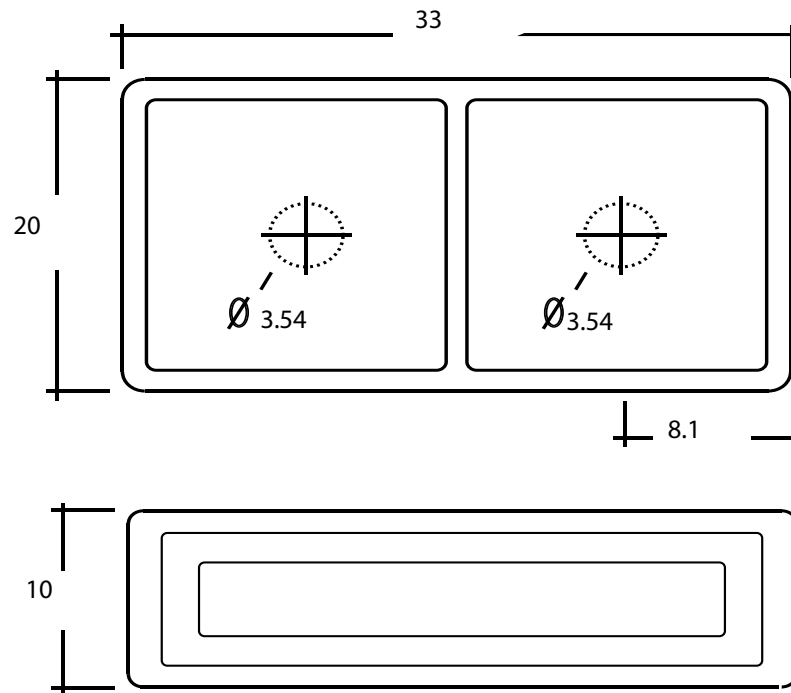

Double Lab

Sink 33 inch

Dimensions (inches)

* DUE TO THE MANUFACTURING PROCESS SINKS MAY HAVE SLIGHT VARIANCES IN SIZE. THESE DIMENSIONS SHOULD BE USED AS A GUIDE ONLY. WE STRONGLY RECOMMEND THE SINK BE ON SITE WHEN CABINETS OR BENCH TOPS ARE BEING PREPARED FOR THE SINK.