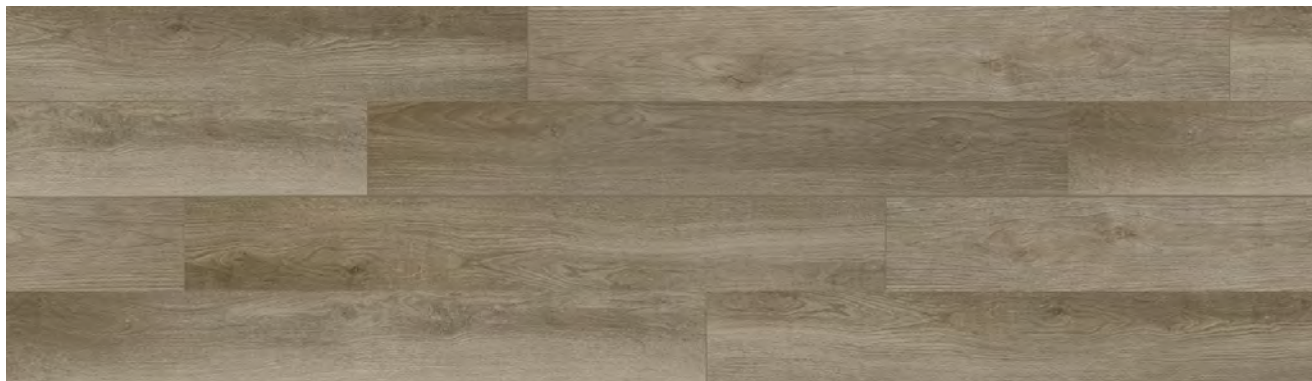

A photograph of a modern living room featuring a dark wood coffee table, a television, and a blue sofa. The floor is covered in a dark wood-grain laminate.

# PISO LAMINATE S

Dimensiones 1216x196x8mm  
Tráfico: 31  
Unidad de empaque: 1,91m<sup>2</sup>/CAJA  
Origen: China

**1904-4**

**1905-1**

A photograph of a bedroom featuring a bed with a blue duvet, a white bedside table with a lamp, and a patterned curtain. The floor is covered in a light wood-grain laminate.