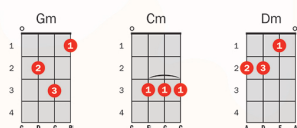

## THE THREE PRINCIPLE CHORDS

I IV V7

## THE PARALLEL MINOR CHORDS

i iv v

ONCE YOU HAVE MASTERED THESE CHORDS AND PROGRESSIONS, YOU ARE READY TO START PLAYING TUNES!

PROGRESSION	SONG TITLE	ARTIST
I-IV	IMAGINE	JOHN LENNON
I-IV-V	MR. JONES	COUNTING CROWS
I-V	THE GAMBLER	KENNY ROGERS
I-IV	I SHOT THE SHERIFF	BOB MARLEY
I-IV-V	WILD THING	THE TROGGS
I-IV-V-I	BASKET CASE	GREEN DAY
I-IV-V	HOTEL YORBA	WHITE STRIPES
V-IV-I	STILL HAVEN'T FOUND WHAT I'M LOOKING FOR	U2
I-IV-V	D'YER MAKER	LED ZEPPELIN
I-IV-V	EVERY BREATH YOU TAKE	THE POLICE
I-IV-V	PAY PHONE	MAROON 5
I-IV-V	JOEY	CONCRETE BLONDE