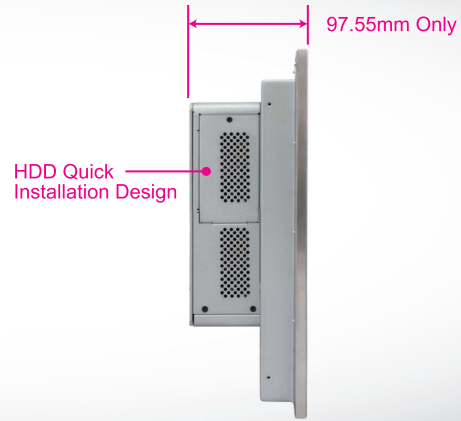

Highlights