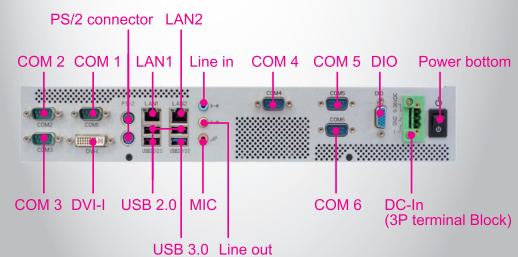

I/O Panel View

Environment

Operating Temp.	HDD: 0°C ~ 40°C (32°F ~ 104°F)
Ambient with air flow	Wide range temp storage and peripherals: 0°C ~ 55°C (With J1900) Wide range temp storage and peripherals: -20°C ~ 55°C (With E3845)
Storage Temp.	-20°C ~ 80°C (-4°F ~ 176°F)
Humidity	20% ~ 90%