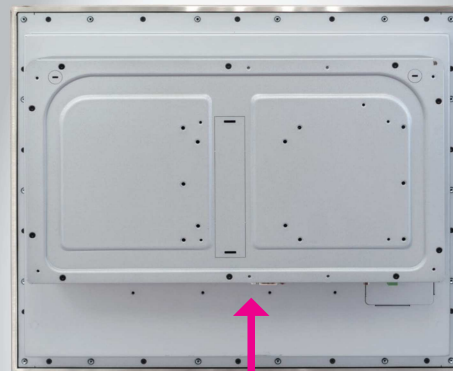

I/O Panel View

Environment

Operating Temp.	HDD: 0°C ~ 40°C (32°F ~ 104°F)
Ambient with air flow	Wide range temp storage and peripherals: 0°C ~ 55°C (With J1900) Wide range temp storage and peripherals: -20°C ~ 55°C (With E3845)
Storage Temp.	-20°C ~ 80°C (-4°F ~ 176°F)
Humidity	20% ~ 90%