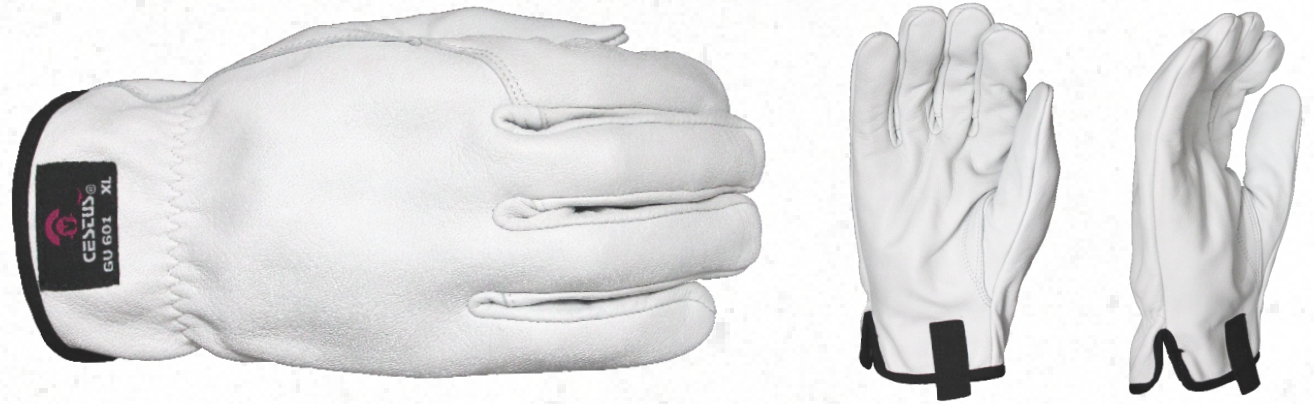

GU601

MODEL NO. GU601

Cestus' goatskin leather drivers glove with an ASTM cut resistant liner offers the dexterity you expect from leather, with supercharged protection against cuts and puncture. Comfortable elasticized ranch cuff prevents debris entry while allowing venting and tear away.

FEATURES

- **Premium Goatskin Leather** - Soft, yet more durable than other leathers
- **Rancher-Cuff Design** - Adds protection to wrists and allows for "tear-away" ability with machinery
- **High-Level Cut Resistant Palm** - Inner high density cut resistant layer maximizes protection against lacerations
- **Easy-Pull Tabs** - Allows user to easy put on glove