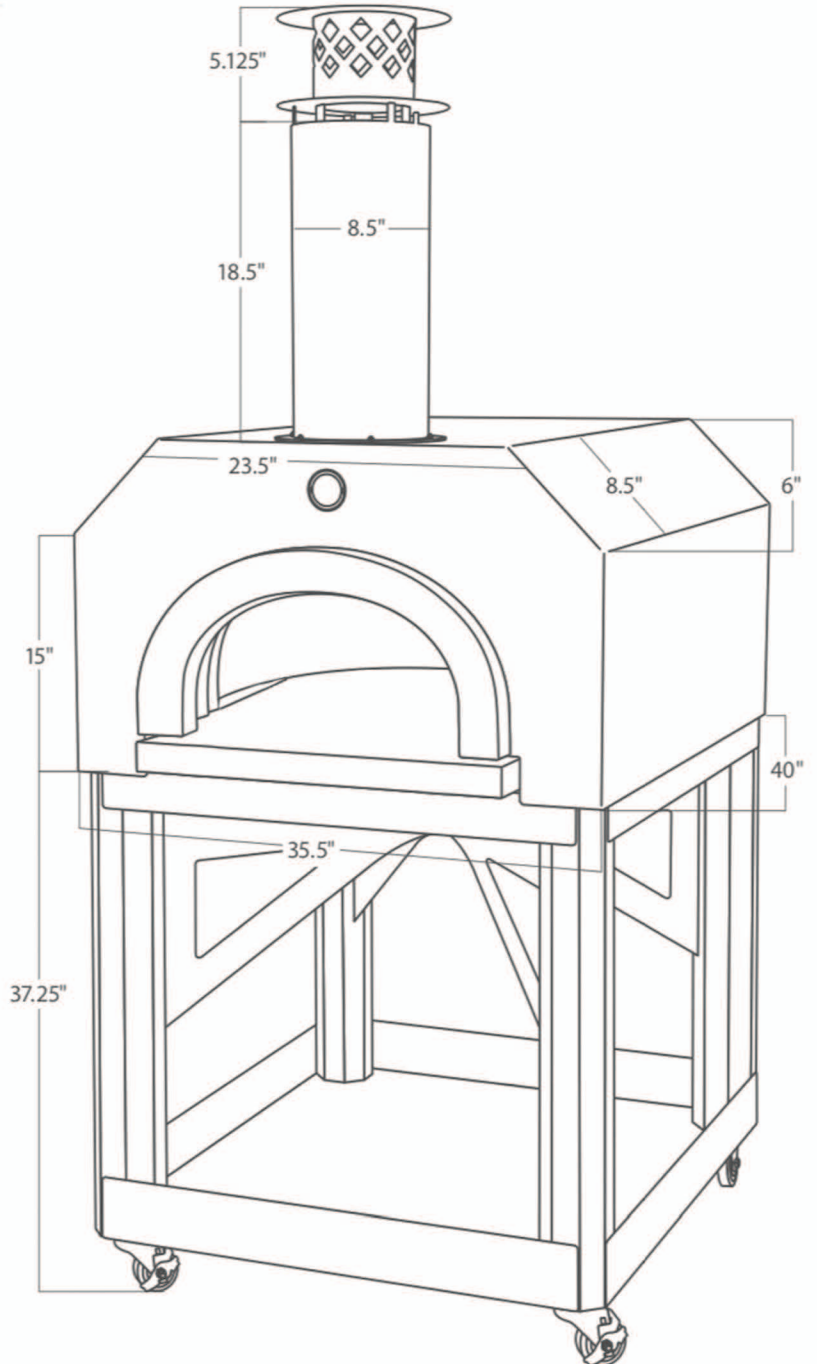

CBO-750 Mobile Specifications

Base SKU CBO-0-MBL-750

Details

- Preassembled
- Custom-Built Cart with Heavy-Duty Casters for High Portability
- Metal Insulating Hood
- Accessory Package (Pizza Peel, Brush, Infrared Thermometer)
- Hearth Cooking Surface 38" x 28"

Oven with Cart Weight: 750 lbs.