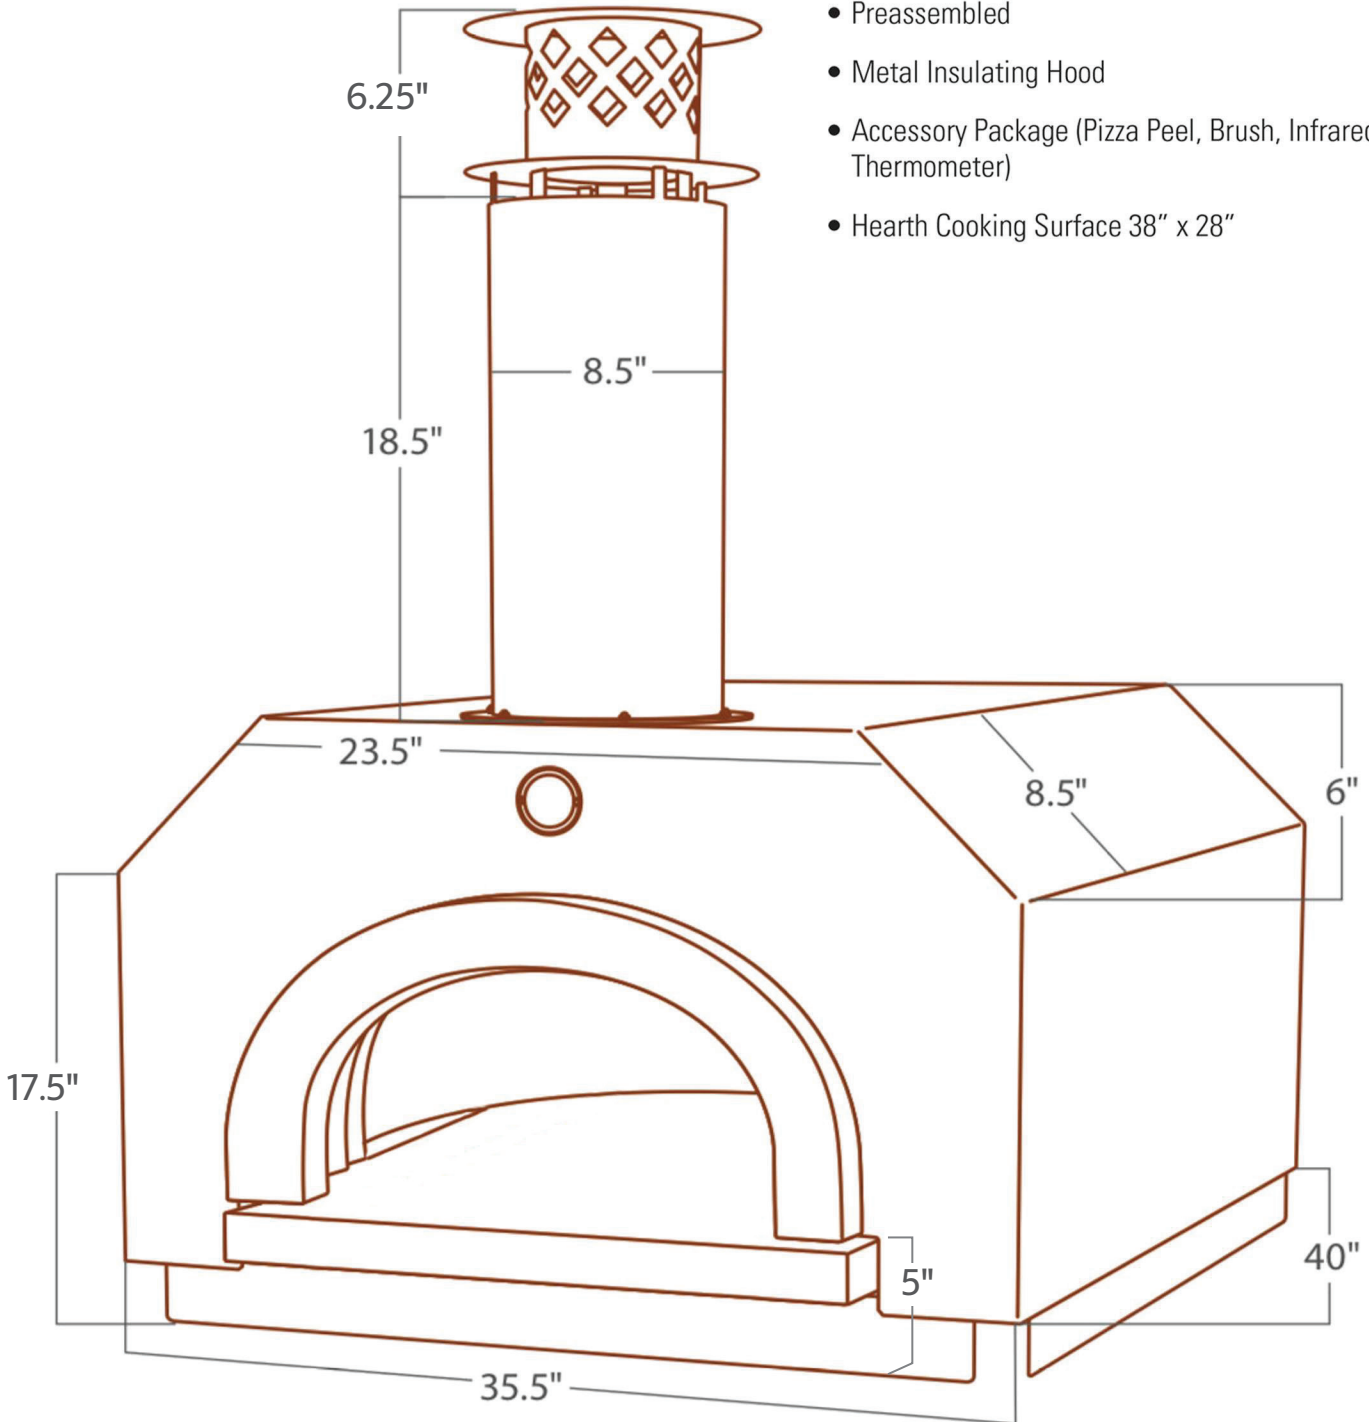

# CBO-750 Countertop Specifications

Base SKU CBO-0-CT-750

## Details

- Preassembled
- Metal Insulating Hood
- Accessory Package (Pizza Peel, Brush, Infrared Thermometer)
- Hearth Cooking Surface 38" x 28"

Minimum Support Weight: 625 lbs.  
Flue Pipe Dimensions: 27.25" H x 22.25" W