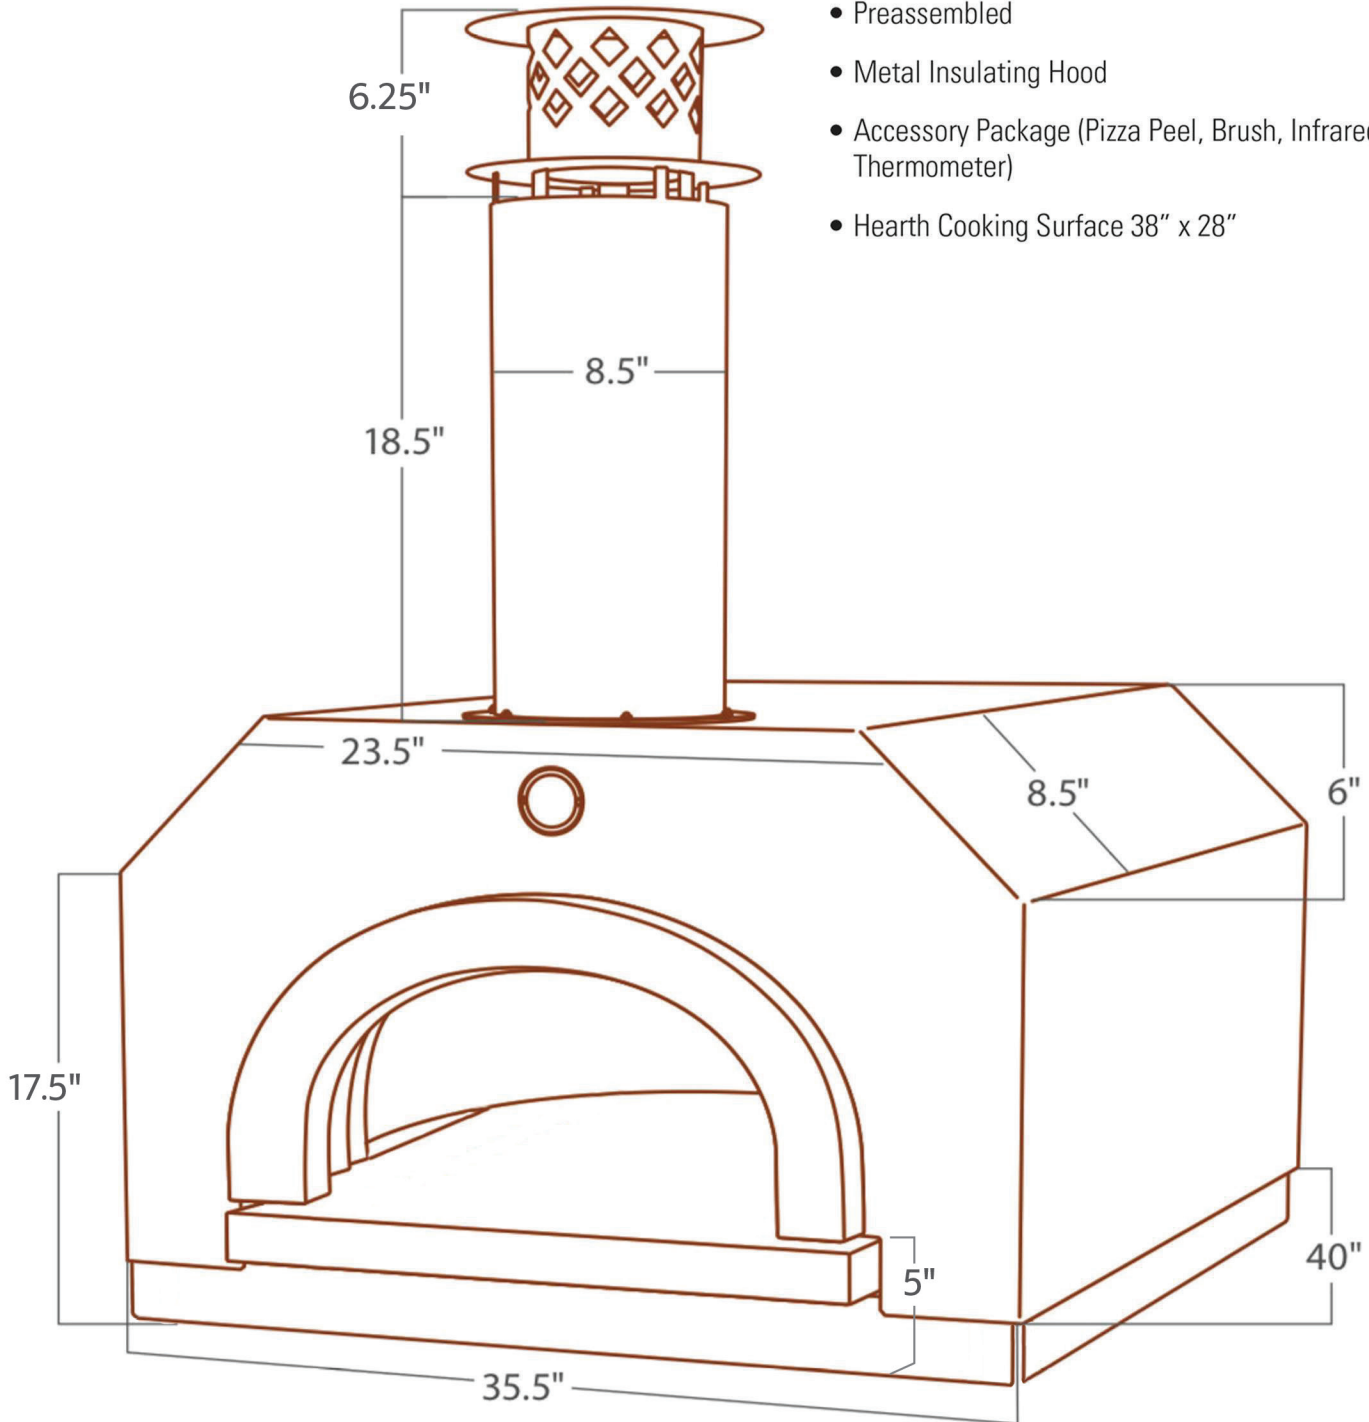

CBO-750 Countertop Specifications

Base SKU CBO-0-CT-750

Details

- Preassembled
- Metal Insulating Hood
- Accessory Package (Pizza Peel, Brush, Infrared Thermometer)
- Hearth Cooking Surface 38" x 28"

Minimum Support Weight: 625 lbs.
Flue Pipe Dimensions: 27.25" H x 22.25" W