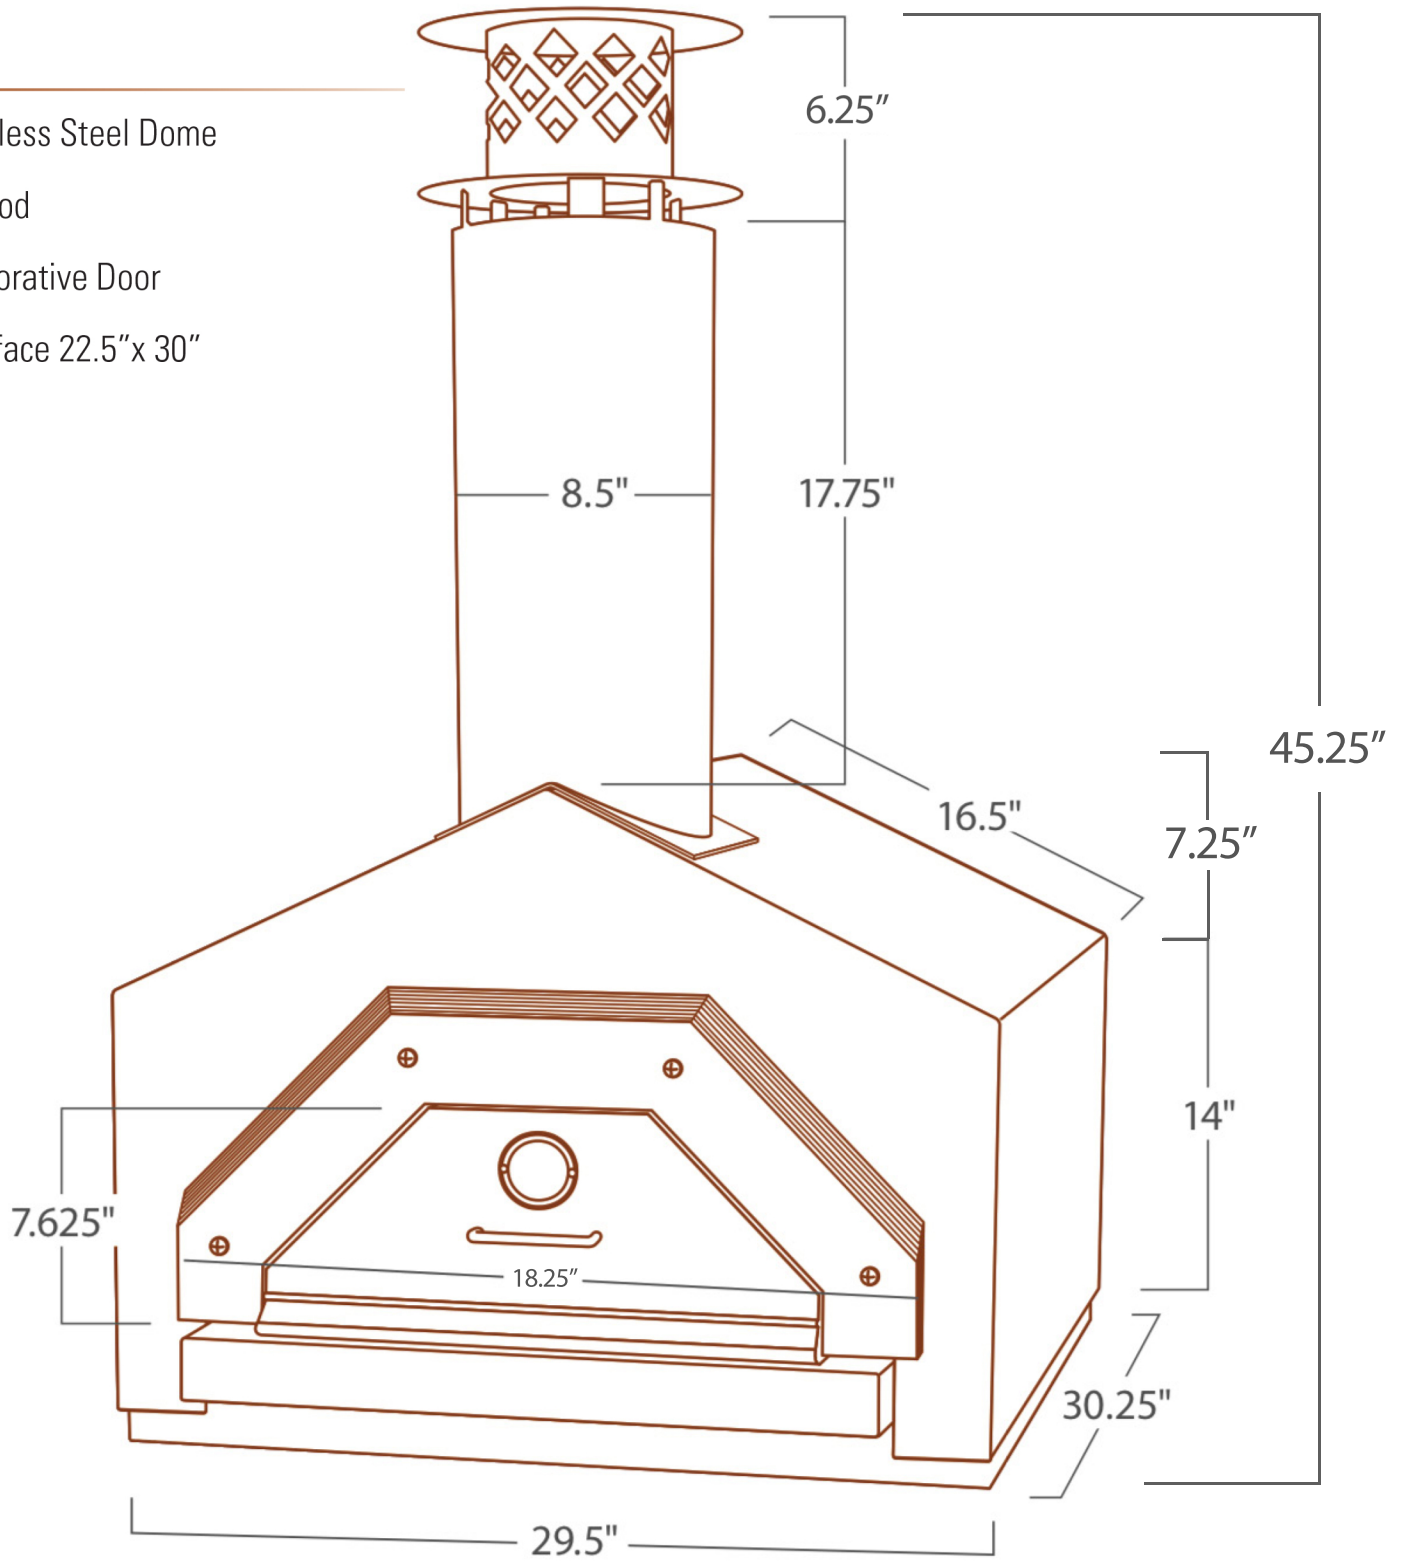

CBO-Americanano Countertop Specifications

Base SKU CBO-O-CT-AMR

Details

- Preassembled Stainless Steel Dome
- Metal Insulating Hood
- Stainless Steel Decorative Door
- Hearth Cooking Surface 22.5"x 30"

Weight: 225 lbs.

CHICAGO BRICK OVEN