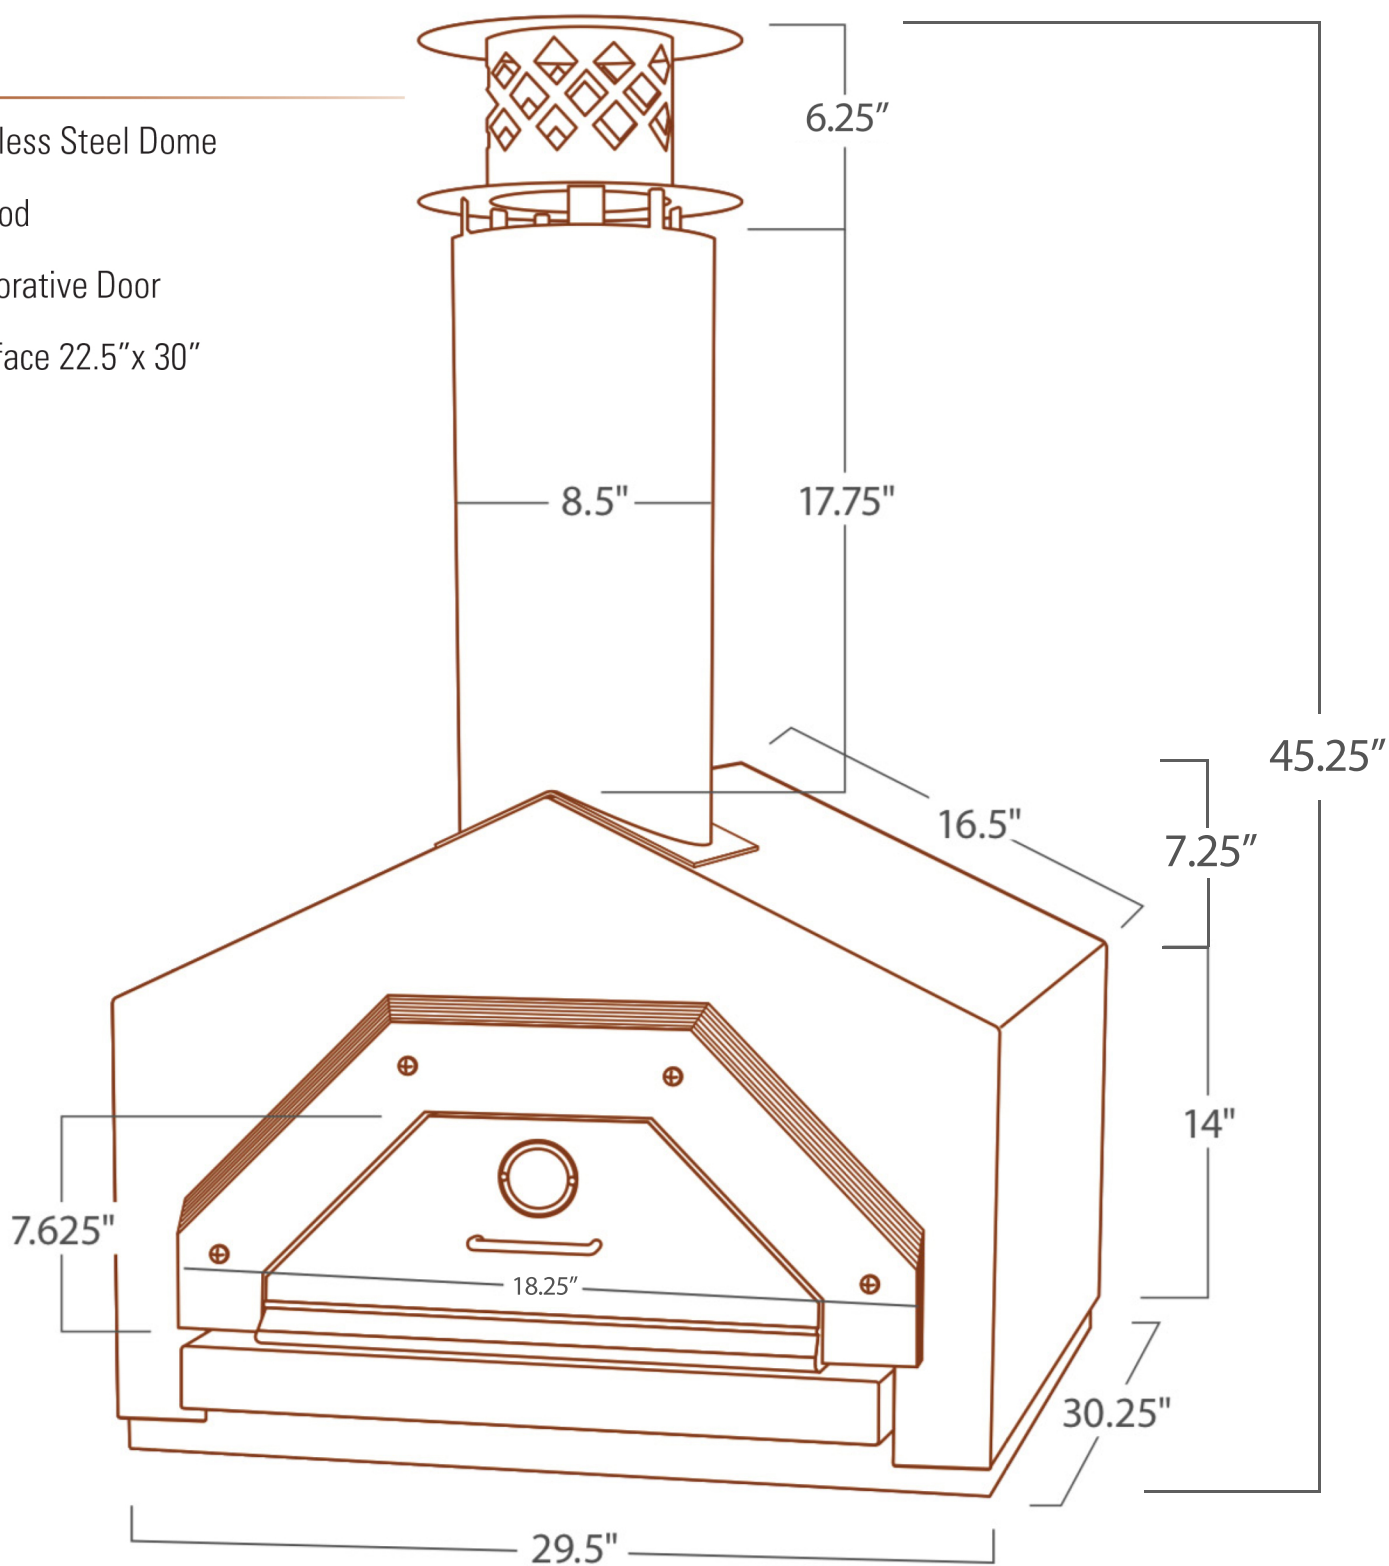

CBO-Americanano Countertop Specifications

Base SKU CBO-O-CT-AMR

Details

- Preassembled Stainless Steel Dome
- Metal Insulating Hood
- Stainless Steel Decorative Door
- Hearth Cooking Surface 22.5"x 30"

Weight: 220 lbs.

CHICAGO BRICK OVEN