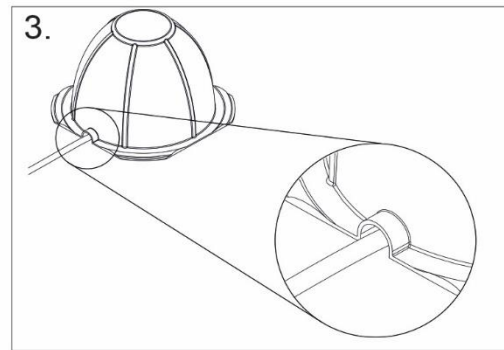

IZOTHERM COVER

INSTALLATION GUIDE

Airtight downlight covers

IZOTHERM COVER 140

IZOTHERM COVER 95