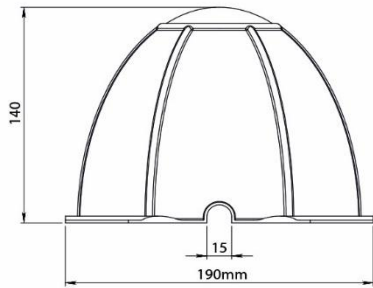

IZOTHERM COVER

INSTALLATION GUIDE

Airtight downlight covers

IZOTHERM COVER 140

IZOTHERM COVER 95