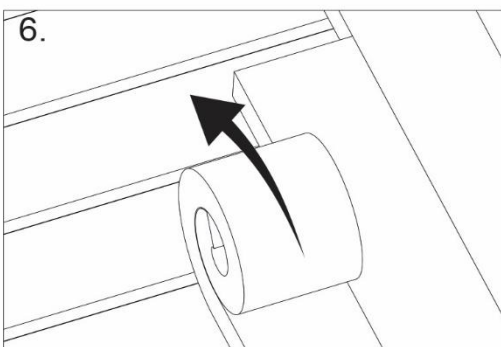

IZOTHERM COVER

INSTALLATION GUIDE

Airtight downlight covers

IZOTHERM COVER 140

IZOTHERM COVER 95