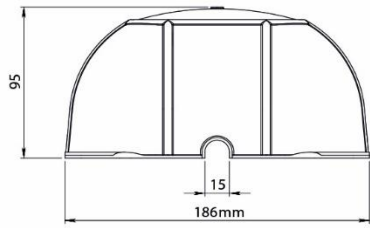

IZOTHERM COVER

INSTALLATION GUIDE

Airtight downlight covers

IZOTHERM COVER 140

IZOTHERM COVER 95