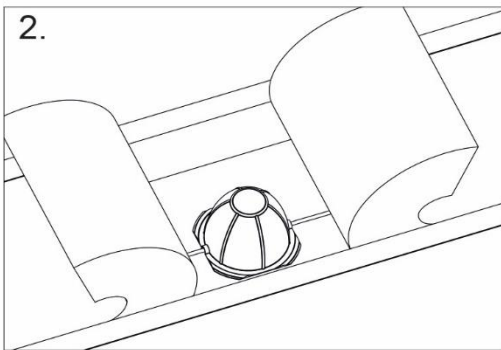

IZOTHERM COVER

INSTALLATION GUIDE

Airtight downlight covers

IZOTHERM COVER 140

IZOTHERM COVER 95