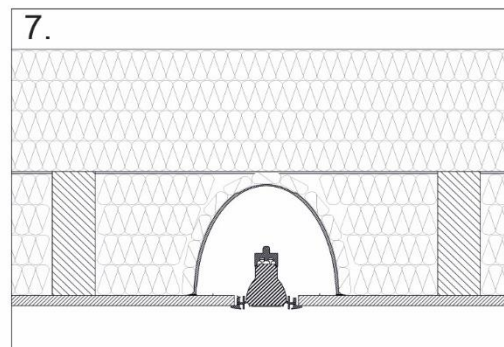

IZOTHERM COVER

INSTALLATION GUIDE

Airtight downlight covers

IZOTHERM COVER 140

IZOTHERM COVER 95