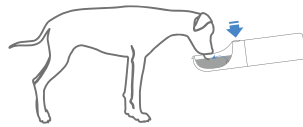

reddot design award
winner 2017

EVERSWEET Travel

One-touch Pet Bottle

Coconut shell
activated carbon filter

Antibacterial Cap
BioCleanAct™

HOW TO USE?

STEP 1

Turn button to the left to
unlock the water flow.

STEP 2

Press the button to release
the water flow.

WWW.PETKIT.COM

Product Instructions:

1. Turn the button to the left and press and hold it down to release water.
2. Turn the button to the right to stop the water flow and lock the bottle.
3. Filter cage is provided to place carbon filter, medicine, or other additive per your requirement.