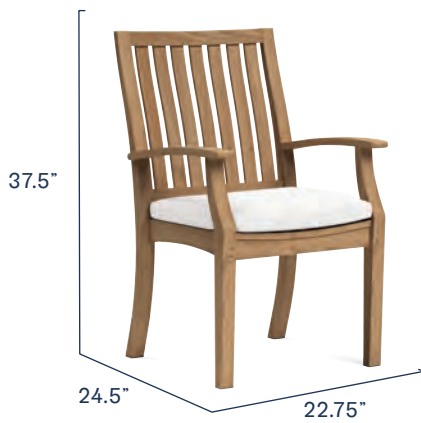

Winnie

FABRIC OPTIONS

Natural

Navy

Sunbrella is a high-performance outdoor textile that is guaranteed to be water and fade-resistant for years to come.

FRAME

With beautiful design details, durable Grade A teak construction and crisp, contrasting Sunbrella fabrics, Winnie will bring any outdoor space to life.

COMPONENTS

Item Cover

Dining Chair

Item \$505.00

Cover \$65.00

Rectangular Dining Table

Item \$2,000.00

Cover \$180.00