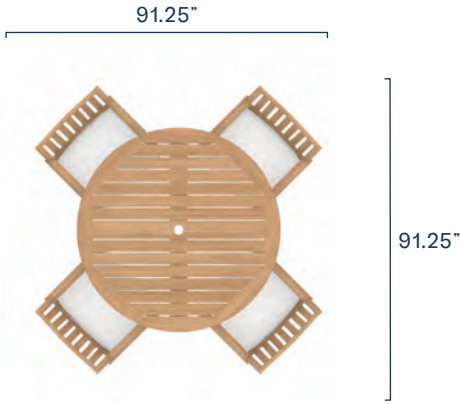

Round Dining Table

Item \$1,200.00

Cover \$165.00

Winnie

CONFIGURATIONS

Set Covers

9-Piece Dining Set
➤ \$6,040.00
↵ \$700.00

7-Piece Dining Set
➤ \$5,030.00
↵ \$570.00