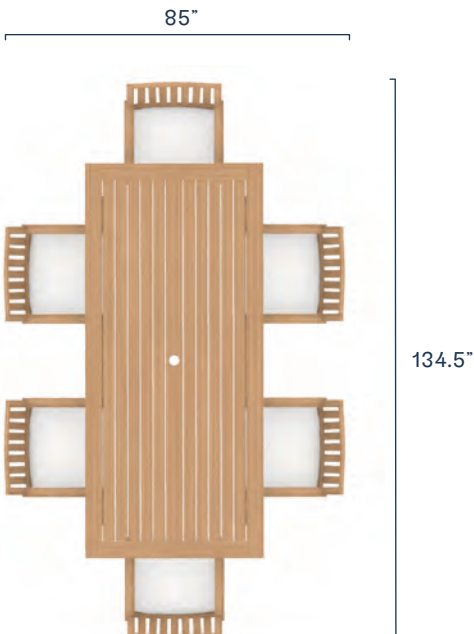

Round Dining Table

Item \$1,200.00

Cover \$165.00

Winnie

CONFIGURATIONS

Set Covers

9-Piece Dining Set
➤ \$6,040.00
↵ \$700.00

7-Piece Dining Set
➤ \$5,030.00
↵ \$570.00