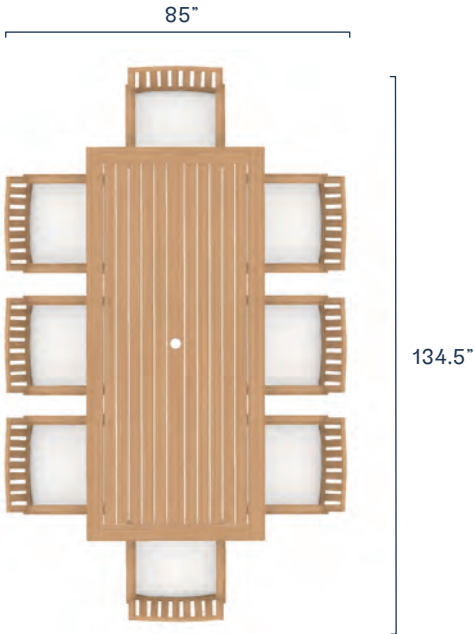

Round Dining Table

Item \$1,200.00

Cover \$165.00

Winnie

CONFIGURATIONS

Set Covers

9-Piece Dining Set
➤ \$6,040.00
↵ \$700.00

7-Piece Dining Set
➤ \$5,030.00
↵ \$570.00