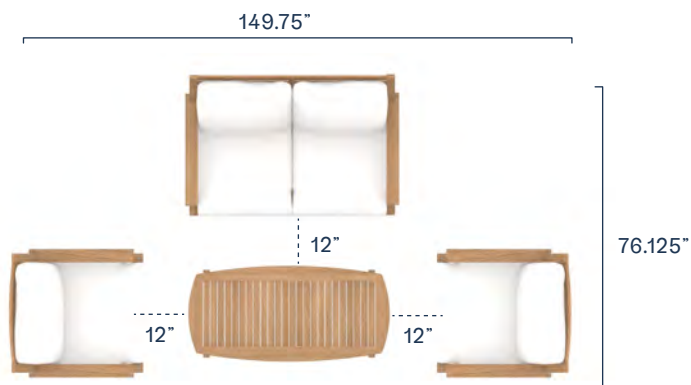

Winnie

CONFIGURATIONS

Set Covers

Sofa Set
Set \$5,120.00
Covers \$385.00

Loveseat Set
Set \$4,850.00
Covers \$320.00

Conversation Set
Set \$2,390.00
Covers \$190.00