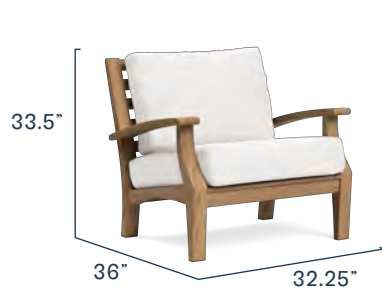

Winnie

FABRIC OPTIONS

Natural

Navy

Sunbrella is a high-performance outdoor textile that is guaranteed to be water and fade-resistant for years to come.

FRAME

With beautiful design details, durable Grade A teak construction and crisp, contrasting Sunbrella fabrics, Winnie will bring any outdoor space to life.

COMPONENTS

Item Cover

Fixed Chair

Item \$980.00
Cover \$65.00

Loveseat

Item \$2,350.00
Cover \$130.00

Sofa

Item \$2,620.00
Cover \$195.00