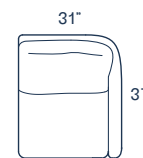

Fire Pit Table Set
 ■ \$4,460.00 (Fixed)
 ■ \$5,060.00 (Swivel)
 ▮ \$300.00

Small Sectional Set
 ■ \$3,010.00
 ▮ \$300.00

COMPONENTS

Item ▾
Cover ▾

Right Arm
 ■ \$700.00
 ▮ \$60.00

Insert
 ■ \$570.00
 ▮ \$60.00