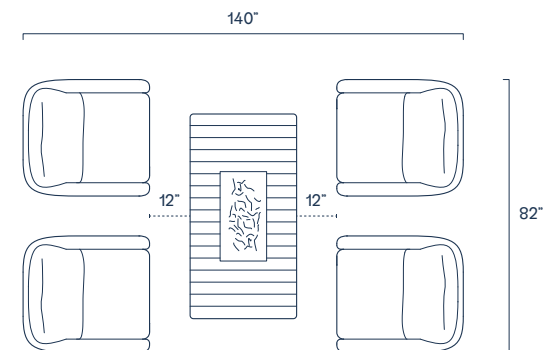

CONFIGURATIONS

Loveseat Set
 ■ \$3,030.00 (Fixed)
 ■ \$3,330.00 (Swivel)
 ▮ \$300.00

XL Sectional Set
 ■ \$4,150.00
 ▮ \$420.00

Sofa Set
 ■ \$3,600.00 (Fixed)
 ■ \$3,900.00 (Swivel)
 ▮ \$360.00

Large Sectional Set
 ■ \$3,580.00
 ▮ \$360.00