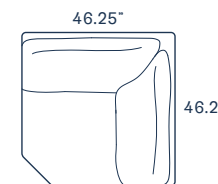

45° Corner
■ $1,190.00
▮ $60.00