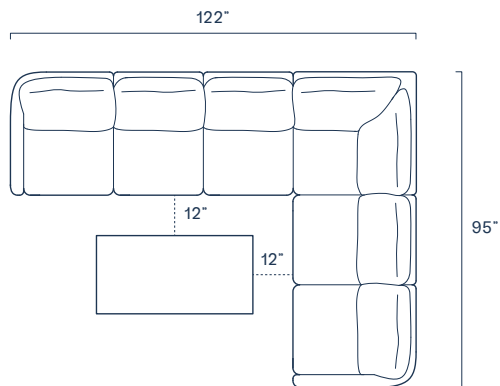

CONFIGURATIONS

Loveseat Set
 ■ \$3,030.00 (Fixed)
 ■ \$3,330.00 (Swivel)
 ▮ \$300.00

XL Sectional Set
 ■ \$4,150.00
 ▮ \$420.00

Sofa Set
 ■ \$3,600.00 (Fixed)
 ■ \$3,900.00 (Swivel)
 ▮ \$360.00

Large Sectional Set
 ■ \$3,580.00
 ▮ \$360.00