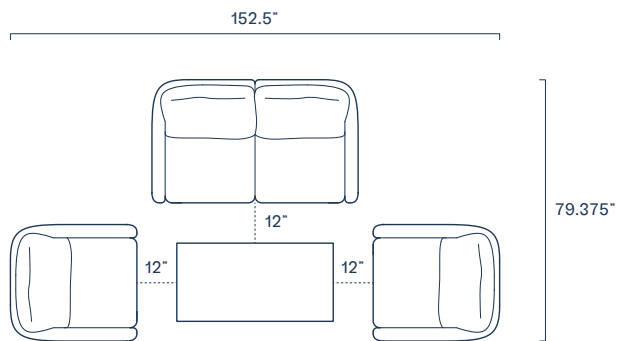

CONFIGURATIONS

Loveseat Set
 ■ \$3,030.00 (Fixed)
 ■ \$3,330.00 (Swivel)
 ▮ \$300.00

XL Sectional Set
 ■ \$4,150.00
 ▮ \$420.00

Sofa Set
 ■ \$3,600.00 (Fixed)
 ■ \$3,900.00 (Swivel)
 ▮ \$360.00

Large Sectional Set
 ■ \$3,580.00
 ▮ \$360.00