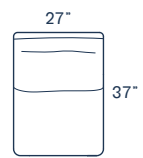

CONFIGURATIONS

Loveseat Set
 ■ \$3,030.00 (Fixed)
 ■ \$3,330.00 (Swivel)
 ▮ \$300.00

XL Sectional Set
 ■ \$4,150.00
 ▮ \$420.00

Sofa Set
 ■ \$3,600.00 (Fixed)
 ■ \$3,900.00 (Swivel)
 ▮ \$360.00

Large Sectional Set
 ■ \$3,580.00
 ▮ \$360.00

Fire Pit Table Set
 ■ \$4,460.00 (Fixed)
 ■ \$5,060.00 (Swivel)
 ▮ \$300.00

Small Sectional Set
 ■ \$3,010.00
 ▮ \$300.00

COMPONENTS

Item ▾
Cover ▾

Right Arm
 ■ \$700.00
 ▮ \$60.00

Insert
 ■ \$570.00
 ▮ \$60.00