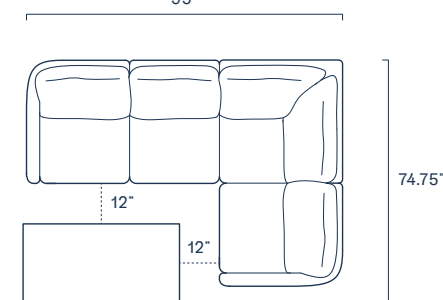

Small Sectional Set
■ $3,010.00
▮ $300.00

COMPONENTS

Item ▾
Cover ▾

Right Arm
■ $700.00
▮ $60.00

Insert
■ $570.00
▮ $60.00

Left Arm
■ $700.00
▮ $60.00

90° Corner
■ $890.00
▮ $60.00

45° Corner
■ $1,190.00
▮ $60.00

Chair
■ $740.00 (Fixed)
■ $890.00 (Swivel)
▮ $60.00

Chaise Lounge
■ $860.00
▮ $90.00

Fire Pit Table
■ $1,500.00
▮ $60.00

Coffee Table
■ $150.00
▮ $60.00

Ottoman
■ $380.00
▮ $50.00