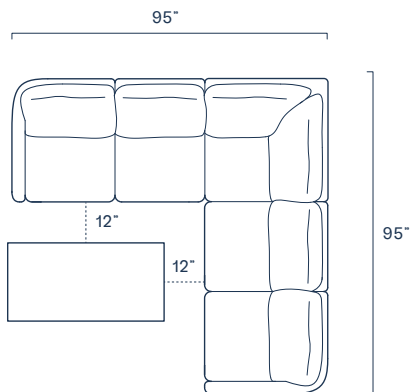

CONFIGURATIONS

Loveseat Set
 ■ \$3,030.00 (Fixed)
 ■ \$3,330.00 (Swivel)
 ▮ \$300.00

XL Sectional Set
 ■ \$4,150.00
 ▮ \$420.00

Sofa Set
 ■ \$3,600.00 (Fixed)
 ■ \$3,900.00 (Swivel)
 ▮ \$360.00

Large Sectional Set
 ■ \$3,580.00
 ▮ \$360.00