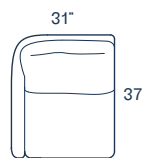

COMPONENTS

Item ▾
Cover ▾

Right Arm
■ $700.00
▮ $60.00