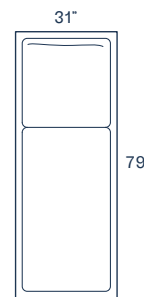

Fire Pit Table Set
 ■ \$4,460.00 (Fixed)
 ■ \$5,060.00 (Swivel)
 ▮ \$300.00

Small Sectional Set
 ■ \$3,010.00
 ▮ \$300.00

COMPONENTS

Item ▾
Cover ▾

Right Arm
 ■ \$700.00
 ▮ \$60.00

Insert
 ■ \$570.00
 ▮ \$60.00

Left Arm
 ■ \$700.00
 ▮ \$60.00

90° Corner
 ■ \$890.00
 ▮ \$60.00

45° Corner
 ■ \$1,190.00
 ▮ \$60.00

Chair
 ■ \$740.00 (Fixed)
 ■ \$890.00 (Swivel)
 ▮ \$60.00

Chaise Lounge
 ■ \$860.00
 ▮ \$90.00

Fire Pit Table
 ■ \$1,500.00
 ▮ \$60.00