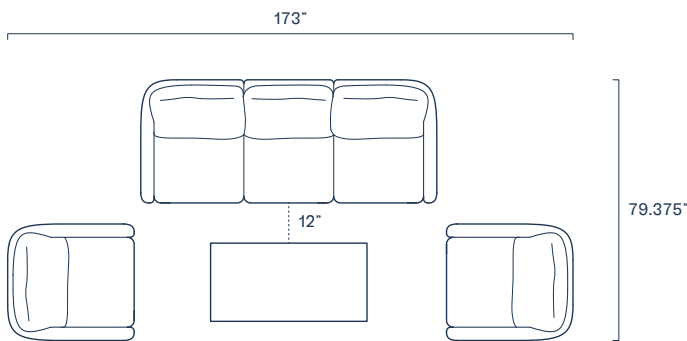

CONFIGURATIONS

Loveseat Set
 ■ \$3,030.00 (Fixed)
 ■ \$3,330.00 (Swivel)
 ▮ \$300.00

XL Sectional Set
 ■ \$4,150.00
 ▮ \$420.00

Sofa Set
 ■ \$3,600.00 (Fixed)
 ■ \$3,900.00 (Swivel)
 ▮ \$360.00

Large Sectional Set
 ■ \$3,580.00
 ▮ \$360.00