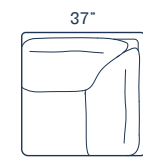

90° Corner
■ $890.00
▮ $60.00