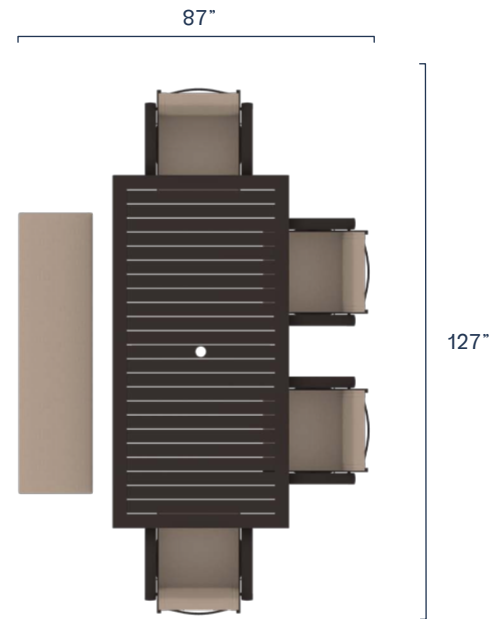

6-Piece Bench Dining Set
▣ $3,890.00
▤ $570.00