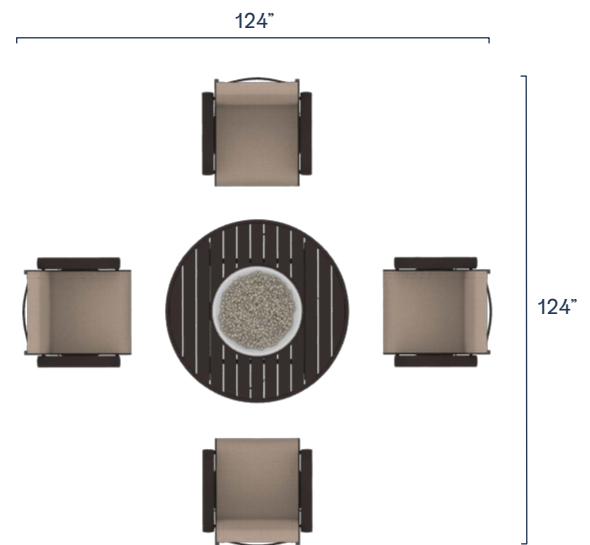

Round Dining Table

Item \$1,050.00

Cover \$165.00

Rectangular Dining Table

Item \$1,230.00

Cover \$180.00

Pepin

CONFIGURATIONS

▣ Set ▤ Covers

7-Piece Dining Set
▣ \$3,990.00
▤ \$570.00

6-Piece Bench Dining Set
▣ \$3,890.00
▤ \$570.00

5-Piece Dining Set
▣ \$2,890.00
▤ \$425.00

Fire Table Set
▣ \$3,440.00
▤ \$320.00