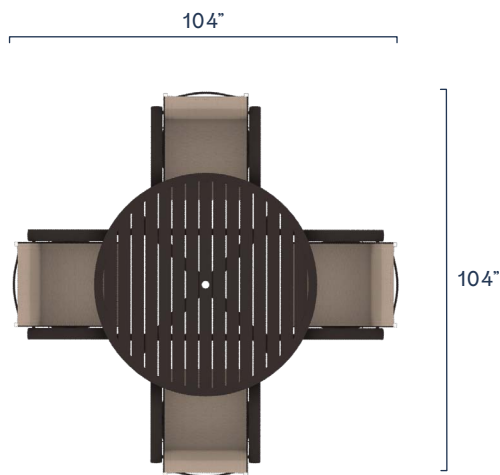

5-Piece Dining Set
▣ $2,890.00
▤ $425.00