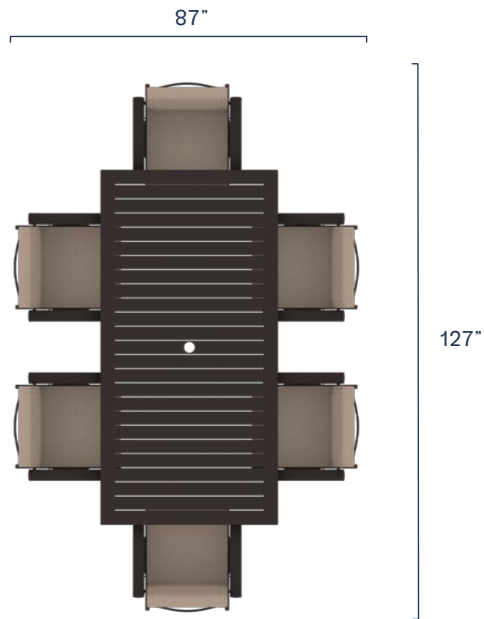

Pepin

CONFIGURATIONS

▣ Set ▤ Covers

7-Piece Dining Set
▣ $3,990.00
▤ $570.00