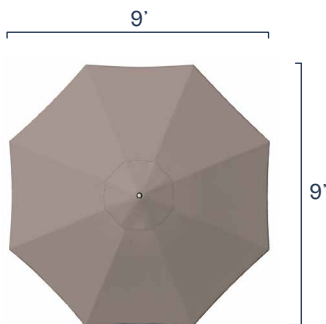

Market Umbrella

COMPONENTS

Set Covers

9' Auto-Tilt Umbrella

Set $440.00

Covers $60.00