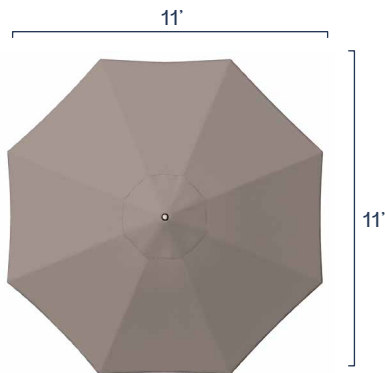

## COMPONENTS

Set Covers

9' Auto-Tilt Umbrella

Set \$440.00

Covers \$60.00

11' Auto-Tilt Umbrella

Set \$600.00

Covers \$60.00