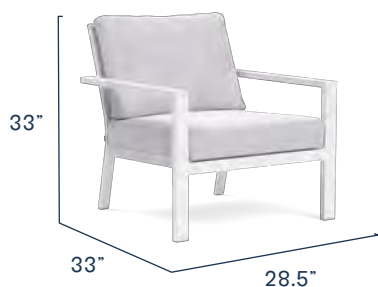

Luna

FABRIC OPTIONS

Silver

Slate

Sunbrella is a high-performance outdoor textile that is guaranteed to be water and fade-resistant for years to come.

FRAME

Taking inspiration from our West Coast friends, the Luna collection is a personal favorite at Yardbird. This set will last for years with little maintenance.

COMPONENTS

Item Cover

Fixed Chair

Item \$580.00
Cover \$65.00

Loveseat

Item \$1,370.00
Cover \$130.00

Sofa

Item \$1,650.00
Cover \$195.00