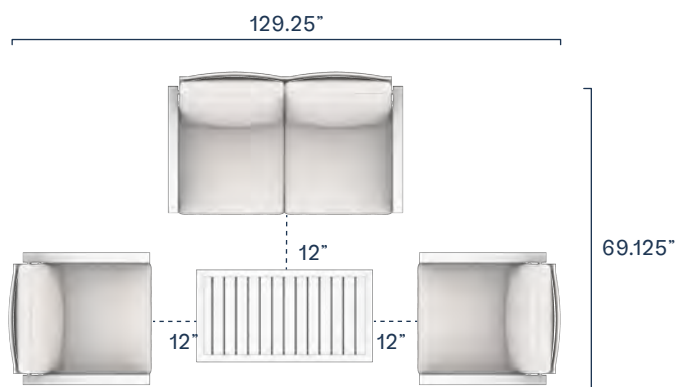

Coffee Table

Item \$200.00
Cover \$60.00

Side Table

Item \$200.00
Cover \$60.00

Luna

CONFIGURATIONS

Set Covers

Sofa Set
Set \$3,010.00
Covers \$385.00