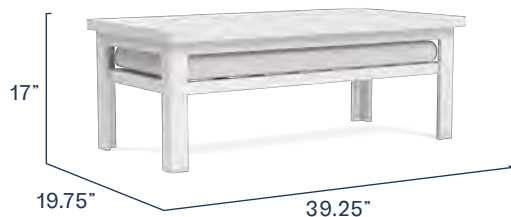

COMPONENTS

Item Cover

Fixed Chair

Item \$580.00
Cover \$65.00

Loveseat

Item \$1,370.00
Cover \$130.00

Sofa

Item \$1,650.00
Cover \$195.00