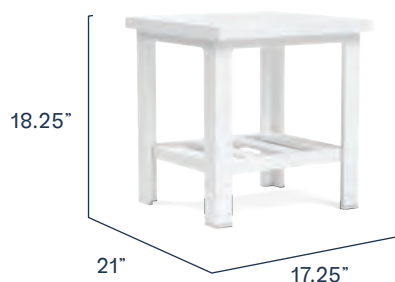

Side Table

Item $200.00
Cover $60.00