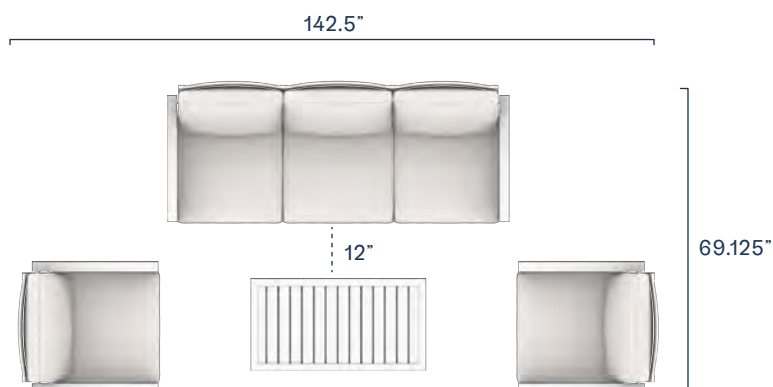

Coffee Table

Item \$200.00
Cover \$60.00

Side Table

Item \$200.00
Cover \$60.00

Luna

CONFIGURATIONS

Set Covers

Sofa Set
Set \$3,010.00
Covers \$385.00