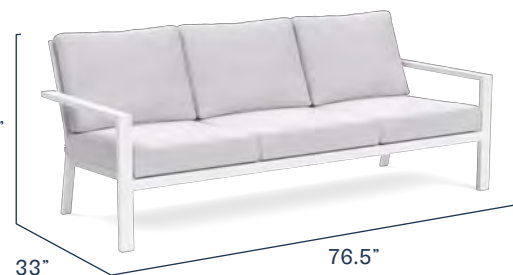

Luna

FABRIC OPTIONS

Silver

Slate

Sunbrella is a high-performance outdoor textile that is guaranteed to be water and fade-resistant for years to come.

FRAME

Taking inspiration from our West Coast friends, the Luna collection is a personal favorite at Yardbird. This set will last for years with little maintenance.

COMPONENTS

Item Cover

Fixed Chair

Item \$580.00
Cover \$65.00

Loveseat

Item \$1,370.00
Cover \$130.00

Sofa

Item \$1,650.00
Cover \$195.00