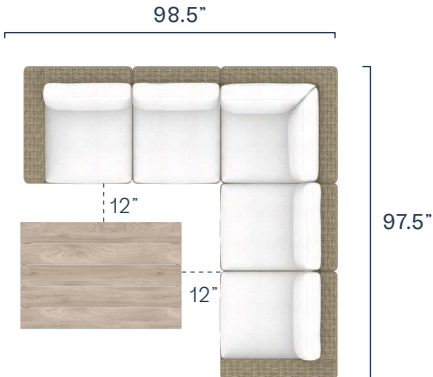

45° Corner
 ➤ \$1,580.00
 ↵ \$65.00

Ottoman
 ➤ \$500.00
 ↵ \$60.00

Chaise Lounge
 ➤ \$1,130.00
 ↵ \$130.00

Coffee Table
 ➤ \$900.00
 ↵ \$60.00

Side Table
 ➤ \$460.00
 ↵ \$60.00

Ludlow

CONFIGURATIONS

Set Covers

XL Sectional Set
➤ \$6,660.00
┌ \$450.00

Large Sectional Set
➤ \$5,820.00
┌ \$385.00

Small Sectional Set
➤ \$4,980.00
┌ \$320.00

Sofa Set
➤ \$5,700.00 (Fixed)
➤ \$6,000.00 (Swivel)
┌ \$385.00

Loveseat Set
➤ \$4,860.00 (Fixed)
➤ \$5,160.00 (Swivel)
┌ \$320.00