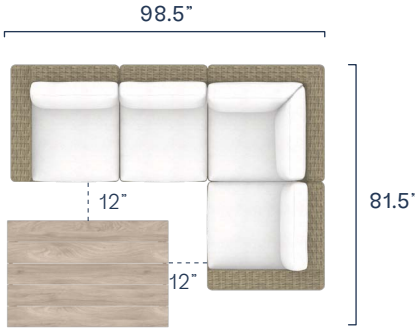

45° Corner
 ➤ \$1,580.00
 ↵ \$65.00

Ottoman
 ➤ \$500.00
 ↵ \$60.00

Chaise Lounge
 ➤ \$1,130.00
 ↵ \$130.00

Coffee Table
 ➤ \$900.00
 ↵ \$60.00

Side Table
 ➤ \$460.00
 ↵ \$60.00

Ludlow

CONFIGURATIONS

Set Covers

XL Sectional Set
➤ \$6,660.00
┌ \$450.00

Large Sectional Set
➤ \$5,820.00
┌ \$385.00

Small Sectional Set
➤ \$4,980.00
┌ \$320.00

Sofa Set
➤ \$5,700.00 (Fixed)
➤ \$6,000.00 (Swivel)
┌ \$385.00

Loveseat Set
➤ \$4,860.00 (Fixed)
➤ \$5,160.00 (Swivel)
┌ \$320.00