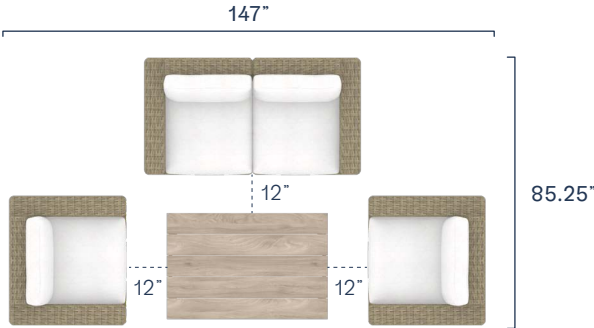

45° Corner
 ➤ \$1,580.00
 ↵ \$65.00

Ottoman
 ➤ \$500.00
 ↵ \$60.00

Chaise Lounge
 ➤ \$1,130.00
 ↵ \$130.00

Coffee Table
 ➤ \$900.00
 ↵ \$60.00

Side Table
 ➤ \$460.00
 ↵ \$60.00

Ludlow

CONFIGURATIONS

Set Covers

XL Sectional Set
➤ \$6,660.00
┌ \$450.00

Large Sectional Set
➤ \$5,820.00
┌ \$385.00

Small Sectional Set
➤ \$4,980.00
┌ \$320.00

Sofa Set
➤ \$5,700.00 (Fixed)
➤ \$6,000.00 (Swivel)
┌ \$385.00

Loveseat Set
➤ \$4,860.00 (Fixed)
➤ \$5,160.00 (Swivel)
┌ \$320.00