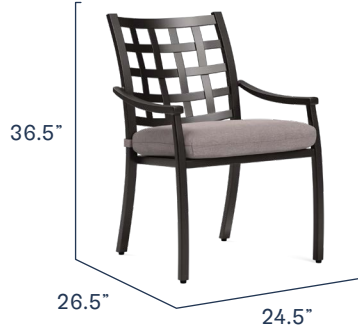

COMPONENTS

Item Cover

Swivel Dining Chair

Item \$460.00

Cover \$65.00

Fixed Dining Chair

Item \$390.00

Cover \$65.00