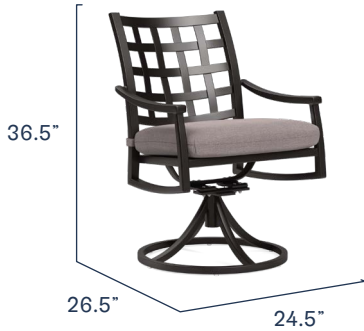

Lily

FABRIC OPTIONS

Shale

Milano

Sunbrella is a high-performance outdoor textile that is guaranteed to be water and fade-resistant for years to come.

FRAME

This is the most comfortable cast dining chair we have ever sat in. Built with sturdy, hand-poured aluminum frames with a dark finish that will stand the test of time.

COMPONENTS

Item Cover

Swivel Dining Chair

Item \$460.00

Cover \$65.00

Fixed Dining Chair

Item \$390.00

Cover \$65.00