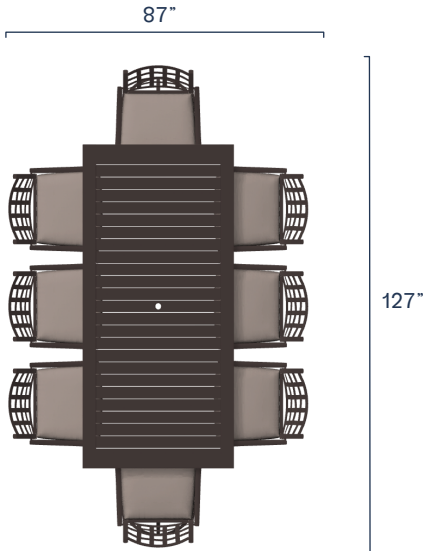

Dining Bench

Item \$820.00

Cover \$130.00

Rectangular Dining Table

Item \$1,230.00

Cover \$180.00

Round Dining Table

Item \$1,050.00

Cover \$165.00

Lily

CONFIGURATIONS

Set Covers

9-Piece Dining Set
Set \$4,490.00
Covers \$700.00

7-Piece Dining Set
Set \$3,710.00
Covers \$570.00

5-Piece Dining Set
Set \$2,610.00
Covers \$425.00

7-Piece Bench Dining Set
Set \$4,140.00
Covers \$635.00