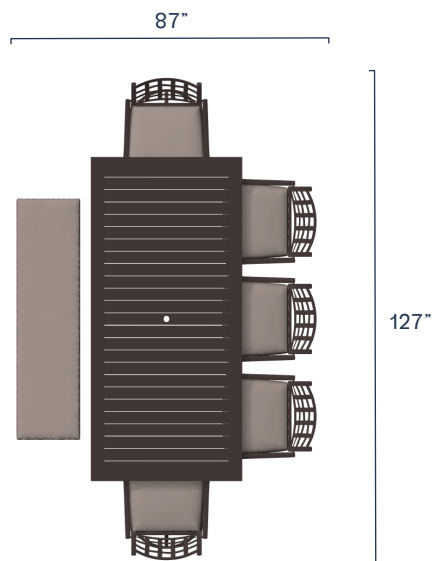

Cover \$165.00

Lily

CONFIGURATIONS

Set Covers

9-Piece Dining Set
Set \$4,490.00
Covers \$700.00

7-Piece Dining Set
Set \$3,710.00
Covers \$570.00

5-Piece Dining Set
Set \$2,610.00
Covers \$425.00

7-Piece Bench Dining Set
Set \$4,140.00
Covers \$635.00