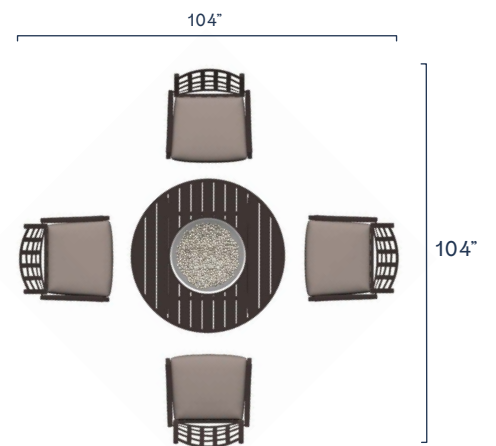

Fire Table Set
Set $3,260.00
Covers $320.00