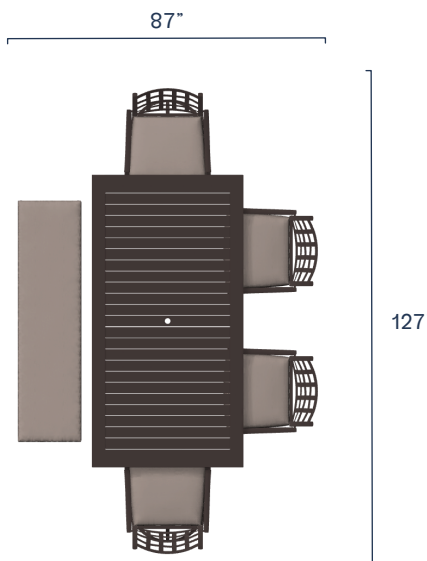

Cover \$165.00

Lily

CONFIGURATIONS

Set Covers

9-Piece Dining Set
Set \$4,490.00
Covers \$700.00

7-Piece Dining Set
Set \$3,710.00
Covers \$570.00

5-Piece Dining Set
Set \$2,610.00
Covers \$425.00

7-Piece Bench Dining Set
Set \$4,140.00
Covers \$635.00