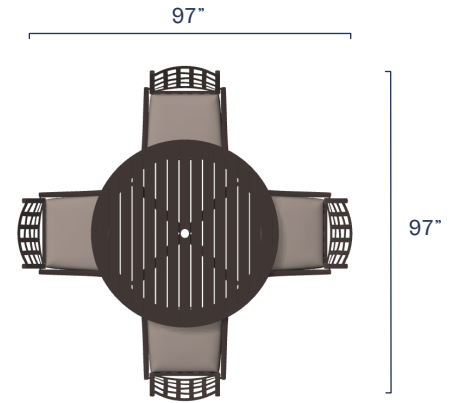

Cover \$165.00

Lily

CONFIGURATIONS

Set Covers

9-Piece Dining Set
Set \$4,490.00
Covers \$700.00

7-Piece Dining Set
Set \$3,710.00
Covers \$570.00

5-Piece Dining Set
Set \$2,610.00
Covers \$425.00

7-Piece Bench Dining Set
Set \$4,140.00
Covers \$635.00