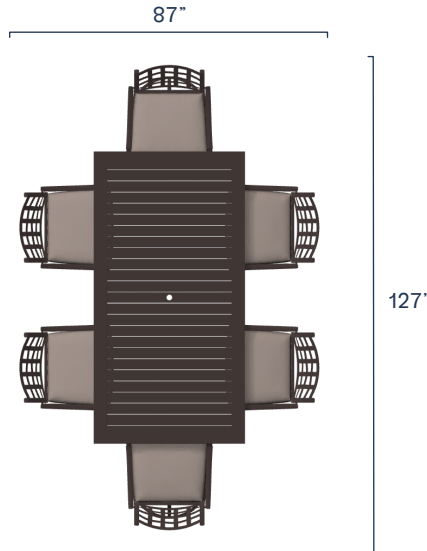

Cover \$165.00

Lily

CONFIGURATIONS

Set Covers

9-Piece Dining Set
Set \$4,490.00
Covers \$700.00

7-Piece Dining Set
Set \$3,710.00
Covers \$570.00

5-Piece Dining Set
Set \$2,610.00
Covers \$425.00

7-Piece Bench Dining Set
Set \$4,140.00
Covers \$635.00