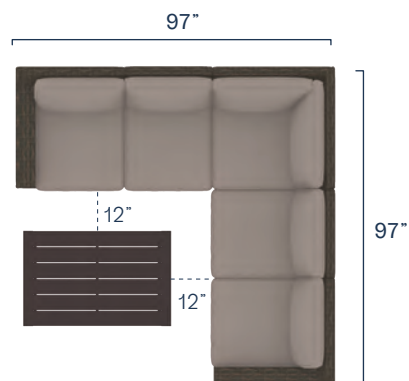

## CONFIGURATIONS

Set Covers

**XL Sectional Set**

\$4,580.00

\$450.00

**Large Sectional Set**

\$3,970.00

\$385.00

**Small Sectional Set**

\$3,360.00

\$320.00

**Sofa Set**

\$4,000.00 (Fixed)

\$4,300.00 (Swivel)

\$385.00

**Loveseat Set**