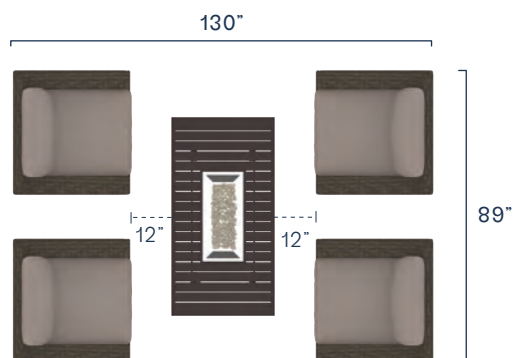

Fire Table Set

$4,880.00 (Fixed)

$5,480.00 (Swivel)

$320.00