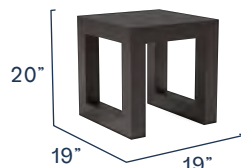

90° Corner  
 Item \$1,000.00  
 Cover \$65.00

45° Corner  
 Item \$1,300.00  
 Cover \$65.00

Ottoman  
 Item \$460.00  
 Cover \$60.00

Chaise Lounge  
 Item \$980.00  
 Cover \$130.00

Coffee Table  
 Item \$200.00  
 Cover \$60.00