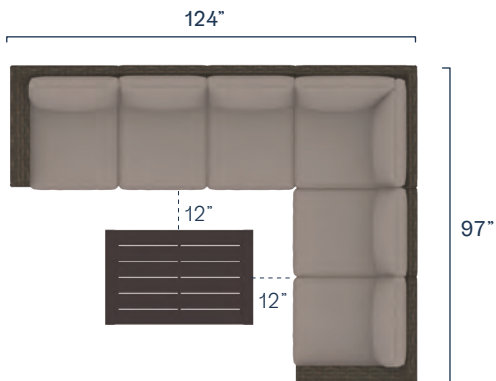

Langdon

CONFIGURATIONS

Set Covers

XL Sectional Set

$4,580.00

$450.00