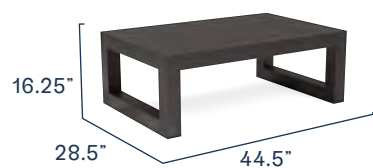

90° Corner  
 Item \$1,000.00  
 Cover \$65.00

45° Corner  
 Item \$1,300.00  
 Cover \$65.00

Ottoman  
 Item \$460.00  
 Cover \$60.00

Chaise Lounge  
 Item \$980.00  
 Cover \$130.00

Coffee Table  
 Item \$200.00  
 Cover \$60.00