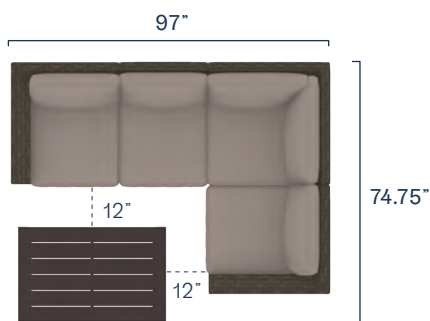

## CONFIGURATIONS

Set Covers

**XL Sectional Set**

\$4,580.00

\$450.00

**Large Sectional Set**

\$3,970.00

\$385.00

**Small Sectional Set**

\$3,360.00

\$320.00

**Sofa Set**

\$4,000.00 (Fixed)

\$4,300.00 (Swivel)

\$385.00

**Loveseat Set**