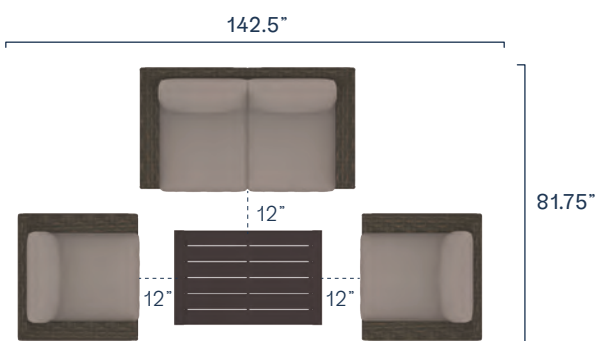

## CONFIGURATIONS

Set Covers

**XL Sectional Set**

\$4,580.00

\$450.00

**Large Sectional Set**

\$3,970.00

\$385.00

**Small Sectional Set**

\$3,360.00

\$320.00

**Sofa Set**

\$4,000.00 (Fixed)

\$4,300.00 (Swivel)

\$385.00

**Loveseat Set**