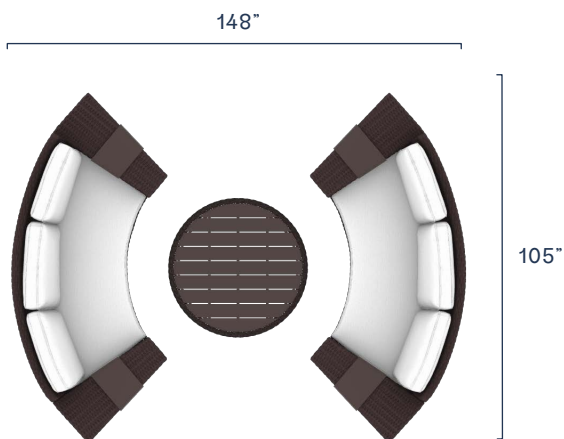

9-Piece Sectional Set

▣ \$6,790.00

▣ \$720.00

8-Piece Sectional Set

▣ \$6,480.00

▣ \$510.00

7-Piece Sectional Set

▣ \$4,890.00

▣ \$640.00

6-Piece Sectional Set

▣ \$4,580.00

▣ \$430.00