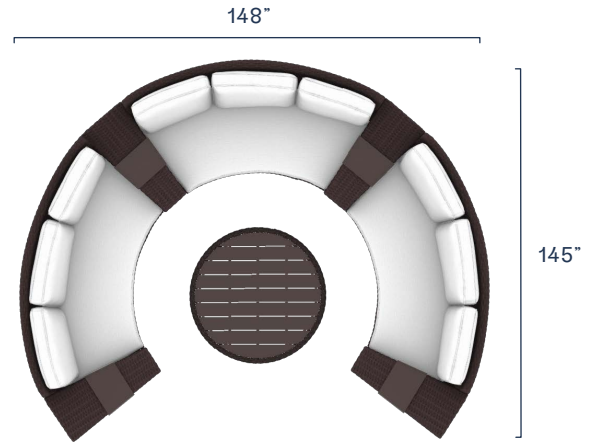

COMPONENTS

Item Cover

Sofa
Item \$1,590.00

Fixed Chair
Item \$820.00
Cover \$65.00

Coffee Table
Item \$470.00
Cover \$60.00

Side Table
Item \$310.00

CONFIGURATIONS

▣ Set ▣ Covers

9-Piece Sectional Set

▣ \$6,790.00

▣ \$720.00

8-Piece Sectional Set

▣ \$6,480.00

▣ \$510.00

7-Piece Sectional Set

▣ \$4,890.00