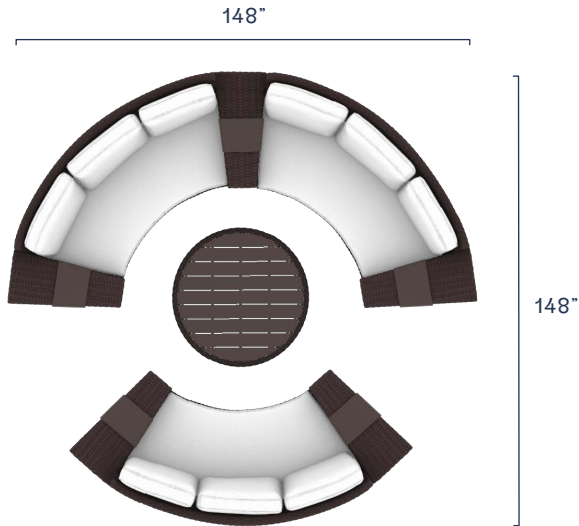

9-Piece Sectional Set

▣ \$6,790.00

▣ \$720.00

8-Piece Sectional Set

▣ \$6,480.00

▣ \$510.00

7-Piece Sectional Set

▣ \$4,890.00