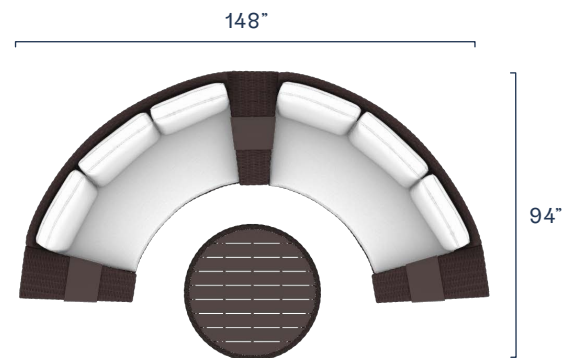

9-Piece Sectional Set

▣ \$6,790.00

▣ \$720.00

8-Piece Sectional Set

▣ \$6,480.00

▣ \$510.00

7-Piece Sectional Set

▣ \$4,890.00

▣ \$640.00

6-Piece Sectional Set

▣ \$4,580.00

▣ \$430.00