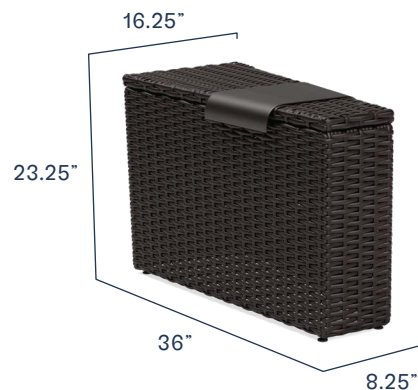

COMPONENTS

Item Cover

Sofa
Item \$1,590.00

Fixed Chair
Item \$820.00
Cover \$65.00

Coffee Table
Item \$470.00
Cover \$60.00

Side Table
Item \$310.00

CONFIGURATIONS

▣ Set ▣ Covers

9-Piece Sectional Set

▣ \$6,790.00

▣ \$720.00

8-Piece Sectional Set

▣ \$6,480.00

▣ \$510.00

7-Piece Sectional Set

▣ \$4,890.00