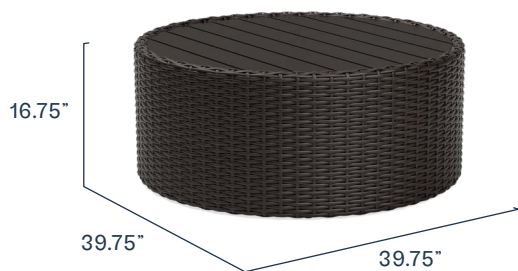

COMPONENTS

Item Cover

Sofa
Item \$1,590.00

Fixed Chair
Item \$820.00
Cover \$65.00

Coffee Table
Item \$470.00
Cover \$60.00

Side Table
Item \$310.00

CONFIGURATIONS

▣ Set ▣ Covers

9-Piece Sectional Set

▣ \$6,790.00

▣ \$720.00

8-Piece Sectional Set

▣ \$6,480.00

▣ \$510.00

7-Piece Sectional Set

▣ \$4,890.00

▣ \$640.00

6-Piece Sectional Set

▣ \$4,580.00

▣ \$430.00