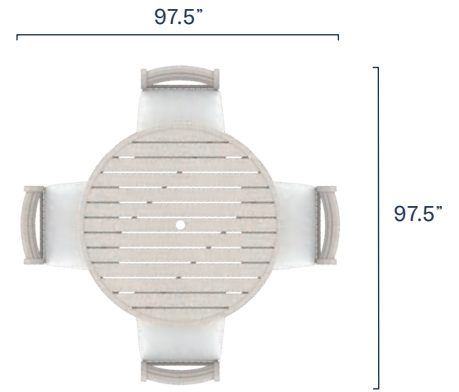

5-Piece Dining Set
▣ $2,780.00
▤ $425.00