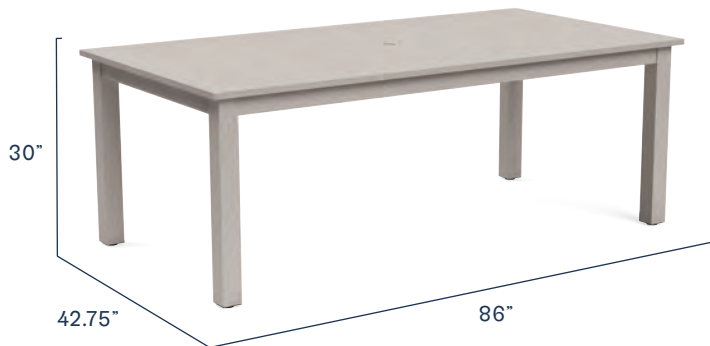

COMPONENTS

Item Cover

Dining Chair

Item \$450.00
Cover \$65.00

Armless Dining Chair

Item \$420.00
Cover \$65.00

Dining Bench

Item \$820.00
Cover \$130.00

Rectangular Dining Table

Item \$1,300.00
Cover \$180.00

Round Dining Table

Item \$1,100.00
Cover \$165.00

Eden

CONFIGURATIONS

▣ Set ▤ Covers

9-Piece Dining Set
▣ \$4,720.00
▤ \$700.00