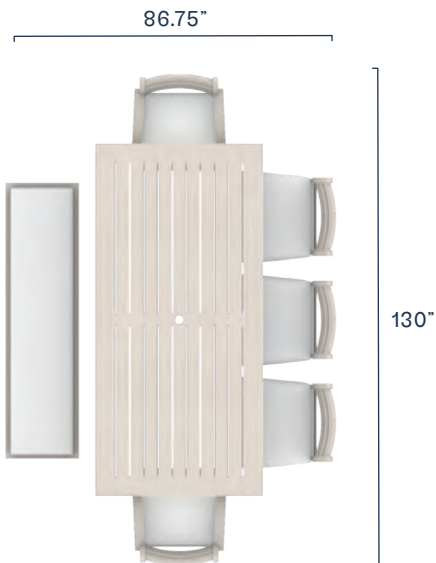

7-Piece Bench Dining Set
▣ $4,280.00
▤ $635.00