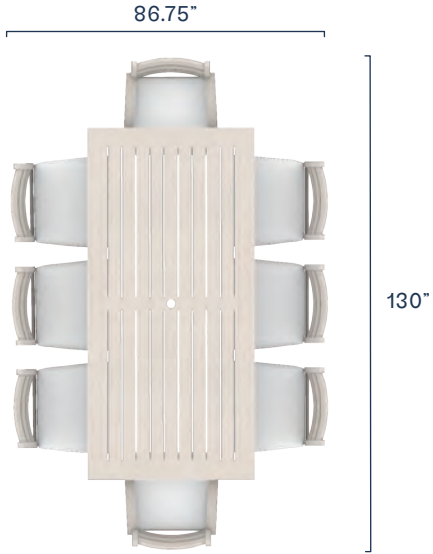

Rectangular Dining Table

Item \$1,300.00
Cover \$180.00

Round Dining Table

Item \$1,100.00
Cover \$165.00

Eden

CONFIGURATIONS

▣ Set ▤ Covers

9-Piece Dining Set
▣ \$4,720.00
▤ \$700.00