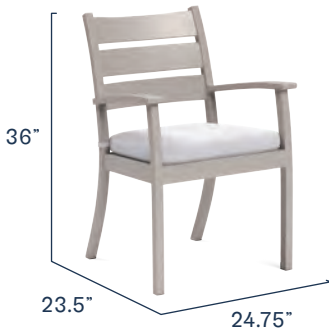

Eden

FABRIC OPTIONS

Silver

Mist

Sunbrella is a high-performance outdoor textile that is guaranteed to be water and fade-resistant for years to come.

FRAME

A modern twist on a classic, the Eden has a faux weathered teak finish and a rust-proof aluminum frame to give the word "timeless" a whole new meaning.

COMPONENTS

Item Cover

Dining Chair

Item \$450.00
Cover \$65.00

Armless Dining Chair

Item \$420.00
Cover \$65.00

Dining Bench

Item \$820.00
Cover \$130.00