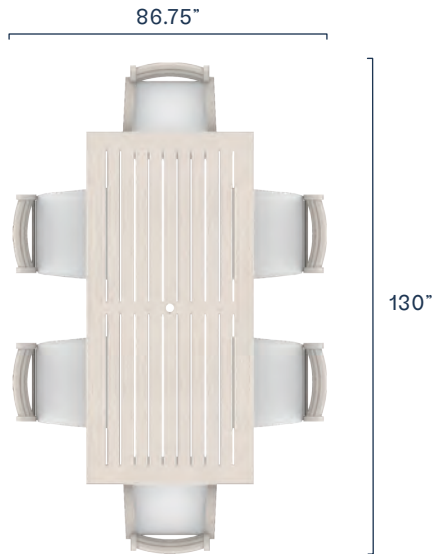

Rectangular Dining Table

Item \$1,300.00
Cover \$180.00

Round Dining Table

Item \$1,100.00
Cover \$165.00

Eden

CONFIGURATIONS

▣ Set ▤ Covers

9-Piece Dining Set
▣ \$4,720.00
▤ \$700.00