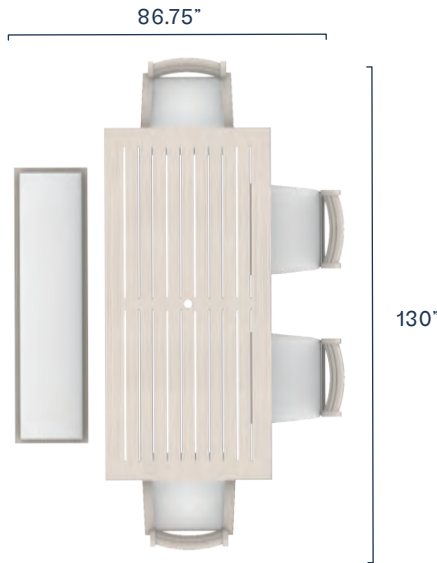

6-Piece Bench Dining Set
▣ $3,860.00
▤ $570.00