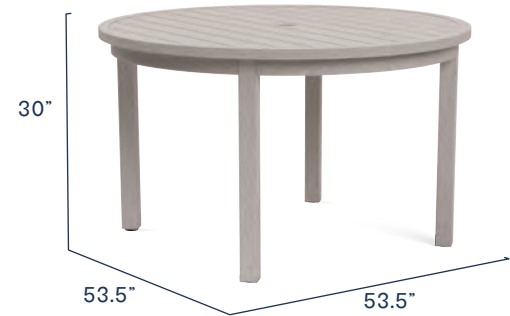

Eden

FABRIC OPTIONS

Silver

Mist

Sunbrella is a high-performance outdoor textile that is guaranteed to be water and fade-resistant for years to come.

FRAME

A modern twist on a classic, the Eden has a faux weathered teak finish and a rust-proof aluminum frame to give the word "timeless" a whole new meaning.

COMPONENTS

Item Cover

Dining Chair

Item \$450.00
Cover \$65.00

Armless Dining Chair

Item \$420.00
Cover \$65.00

Dining Bench

Item \$820.00
Cover \$130.00

Rectangular Dining Table

Item \$1,300.00
Cover \$180.00

Round Dining Table

Item \$1,100.00
Cover \$165.00

Eden

CONFIGURATIONS

▣ Set ▤ Covers

9-Piece Dining Set
▣ \$4,720.00
▤ \$700.00