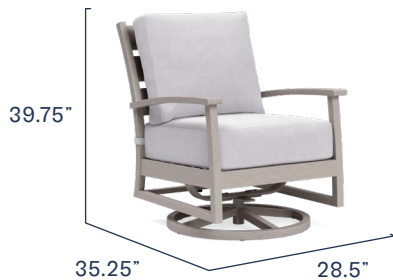

Swivel Chair

Item $970.00

Cover $65.00