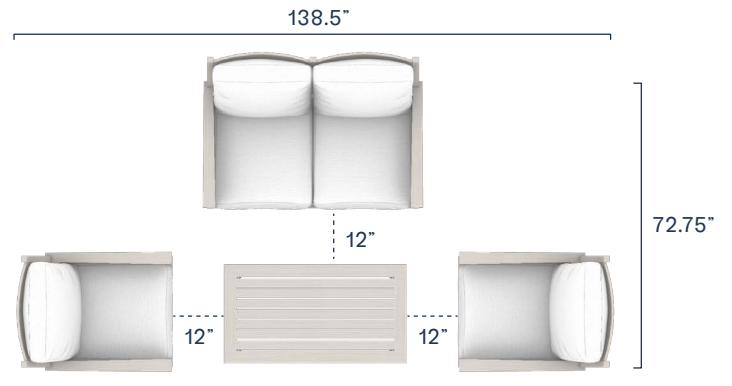

CONFIGURATIONS

▣ Set ▤ Covers

Sofa Set

- ▣ \$4,210.00 (Fixed)
- ▣ \$4,510.00 (Swivel)
- ▤ \$385.00

Loveseat Set

- ▣ \$3,850.00 (Fixed)
- ▣ \$4,150.00 (Swivel)
- ▤ \$320.00

Fire Table Set

- ▣ \$4,880.00 (Fixed)
- ▣ \$5,480.00 (Swivel)
- ▤ \$320.00