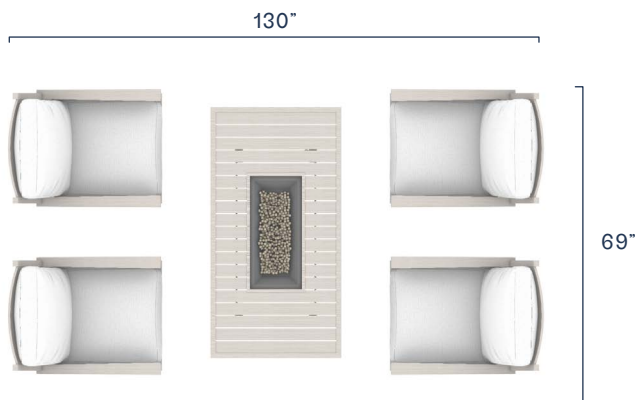

CONFIGURATIONS

▣ Set ▤ Covers

Sofa Set

- ▣ \$4,210.00 (Fixed)
- ▣ \$4,510.00 (Swivel)
- ▤ \$385.00

Loveseat Set

- ▣ \$3,850.00 (Fixed)
- ▣ \$4,150.00 (Swivel)
- ▤ \$320.00

Fire Table Set

- ▣ \$4,880.00 (Fixed)
- ▣ \$5,480.00 (Swivel)
- ▤ \$320.00

Conversation Set

- ▣ \$1,840.00 (Fixed)
- ▣ \$2,140.00 (Swivel)
- ▤ \$190.00