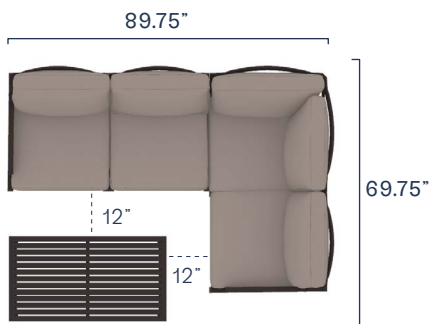

XL Sectional Set

➤ \$4,640.00

↪ \$450.00

Large Sectional Set

➤ \$3,990.00

↪ \$385.00

Small Sectional Set

➤ \$3,340.00