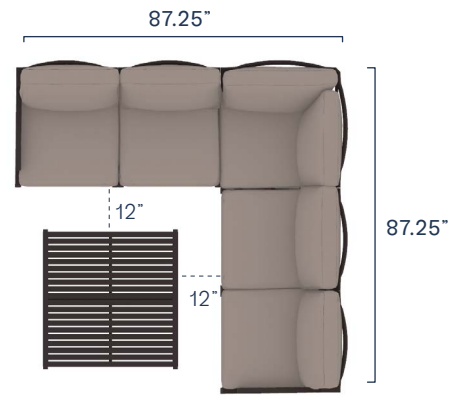

Item \$200.00

Cover \$60.00

Side Table

Item \$200.00

Cover \$60.00

Colby

CONFIGURATIONS

Set Covers

XL Sectional Set

➤ \$4,640.00

↪ \$450.00

Large Sectional Set

➤ \$3,990.00

↪ \$385.00

Small Sectional Set

➤ \$3,340.00