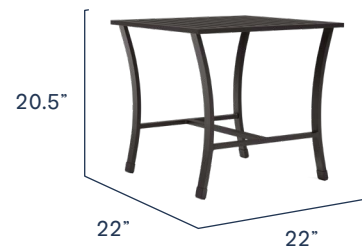

Item \$200.00

Cover \$60.00

Side Table

Item \$200.00

Cover \$60.00

Colby

CONFIGURATIONS

Set Covers

XL Sectional Set

➤ \$4,640.00

↪ \$450.00

Large Sectional Set

➤ \$3,990.00

↪ \$385.00

Small Sectional Set

➤ \$3,340.00