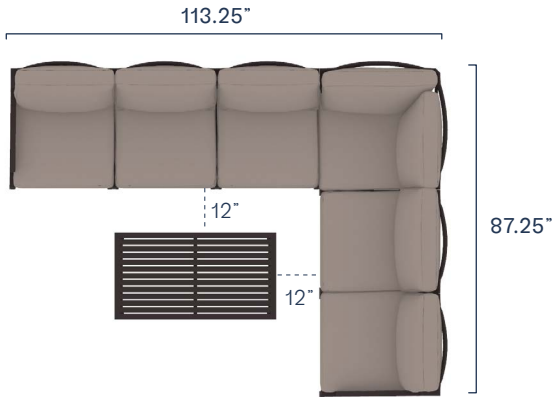

Item \$200.00

Cover \$60.00

Side Table

Item \$200.00

Cover \$60.00

Colby

CONFIGURATIONS

Set Covers

XL Sectional Set

➤ \$4,640.00

↪ \$450.00

Large Sectional Set

➤ \$3,990.00

↪ \$385.00

Small Sectional Set

➤ \$3,340.00