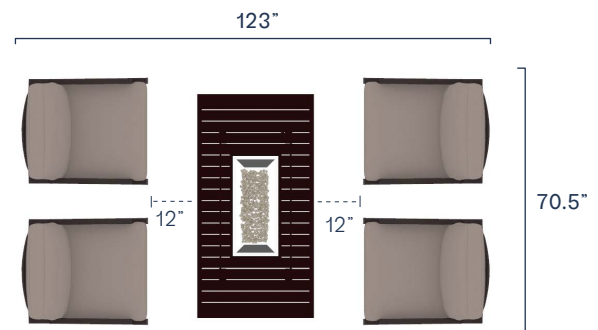

Fire Table Set

➤ $4,760.00

↪ $320.00