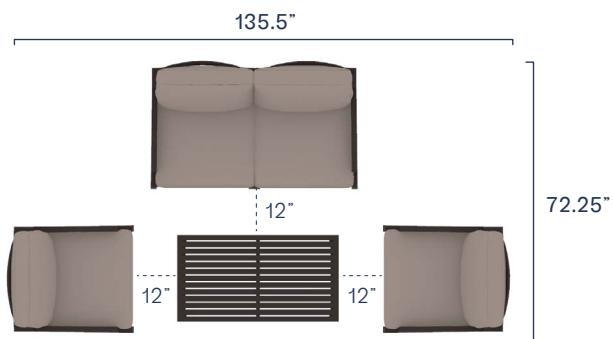

Loveseat Set

➤ $3,300.00

↪ $320.00