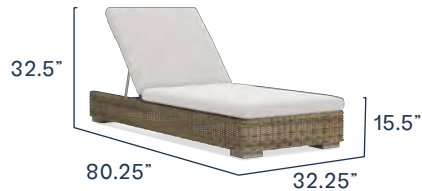

## COMPONENTS

Item Cover

Ludlow Chaise Lounge

Item \$1,130.00

Cover \$130.00

Harriet Chaise Lounge

Item \$980.00

Cover \$130.00