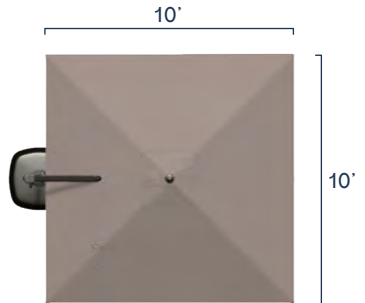

Cantilever Umbrella

COMPONENTS

🔍 Set   🔍 Covers

RECOMMENDATIONS

- It is highly recommended that AKZ bases be filled with sand as filling bases with water may cause freezing and cracking during winter months. **Sand must be purchased separately.**
- For maximum coverage, try arranging your furniture so that your umbrella base can be tucked away in the corner of a grouping.
- We recommend choosing the AKZ13 base for cantilever umbrellas that will be kept in outdoor areas with high winds.