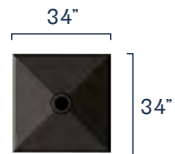

Cantilever Umbrella

COMPONENTS

🔍 Set 🔍 Covers

11.5' Octagon
🔍 \$1,450.00

10' Square
🔍 \$1,350.00

AKZ 200lb Base
🔍 \$220.00

AKZ13 400lb Base
🔍 \$400.00

RECOMMENDATIONS