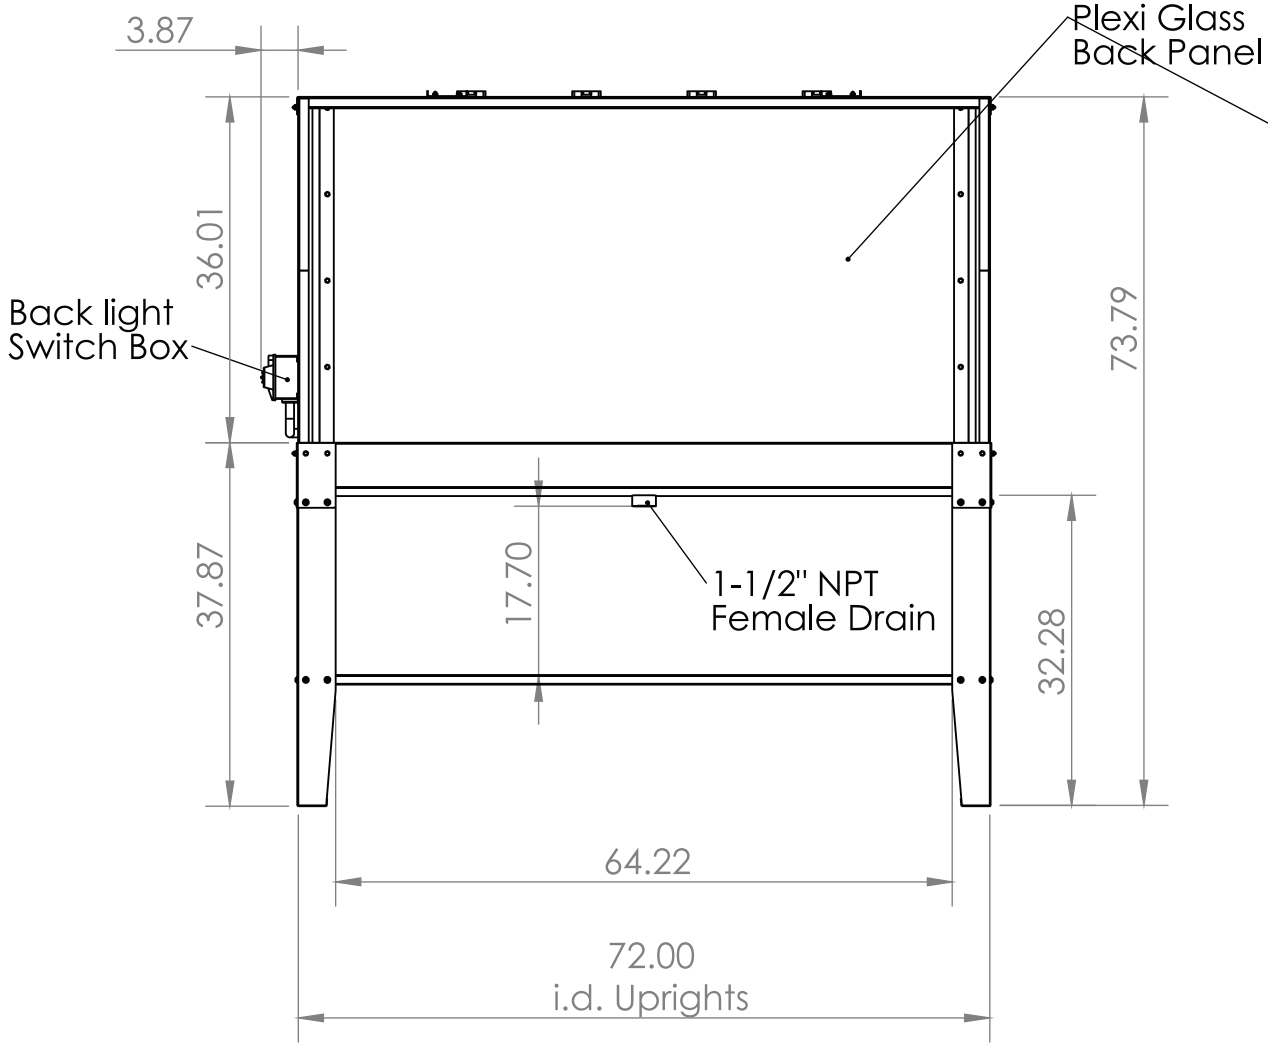

2

1

Sgreen 72" Wash Pit Backlit Washout Sink

DREQ-SGREENWASH24X72

B

B

A

A

Plexi Glass Back Panel

- T8 UV Free Backlit System
- Basin Construction-14 Gauge Brushed Stainless Steel
- Legs and Panel Construction-0.090" Mill Finished Aluminum

SIZE	DWG. NO.	REV
A	24x72Washout	
SCALE: 1:24 WEIGHT:		SHEET 1 OF 3

2

1