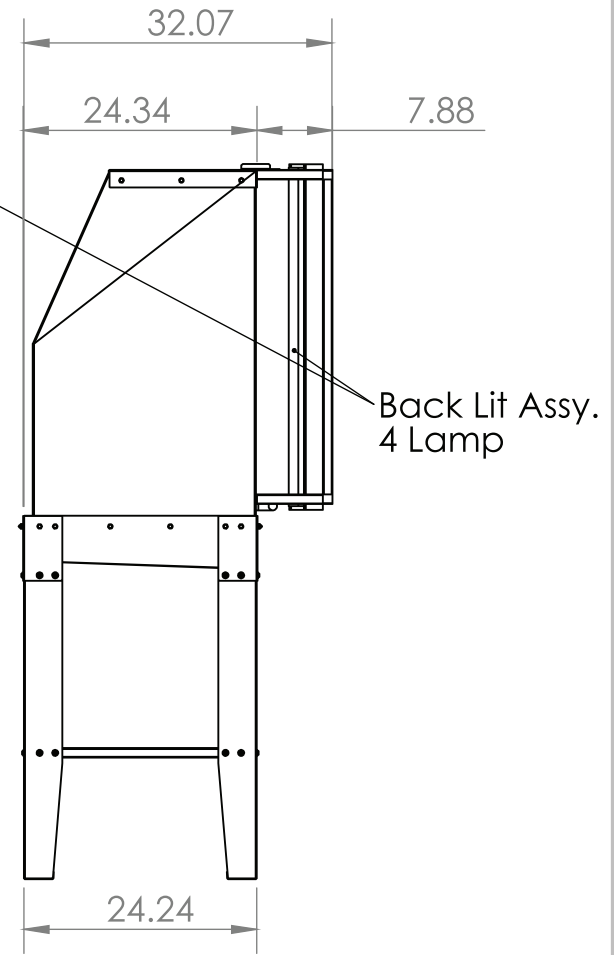

2

1

Sgreen 72" Wash Pit Backlit Washout Sink

DREQ-SGREENWASH24X72

B

B

A

A

Plexi Glass Back Panel

- T8 UV Free Backlit System
- Basin Construction-14 Gauge Brushed Stainless Steel
- Legs and Panel Construction-0.090" Mill Finished Aluminum

SIZE	DWG. NO.	REV
A	24x72Washout	
SCALE: 1:24 WEIGHT:		SHEET 1 OF 3