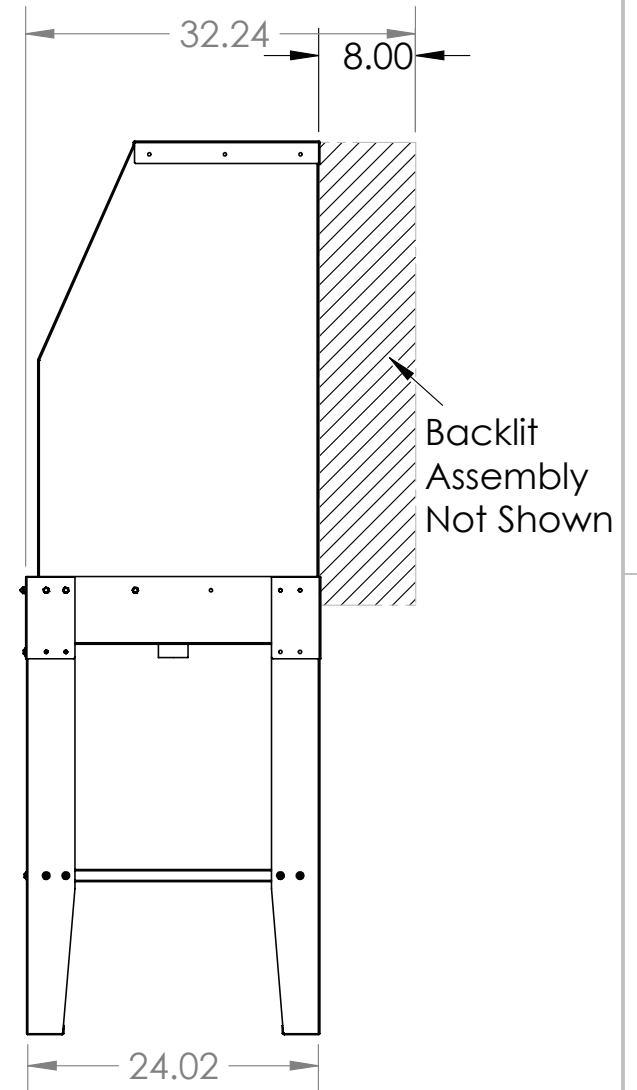

DREQ-SGREENWASH24X48

Front View

Side View

 **sgreen**[®]
DARKROOM EQUIPMENT