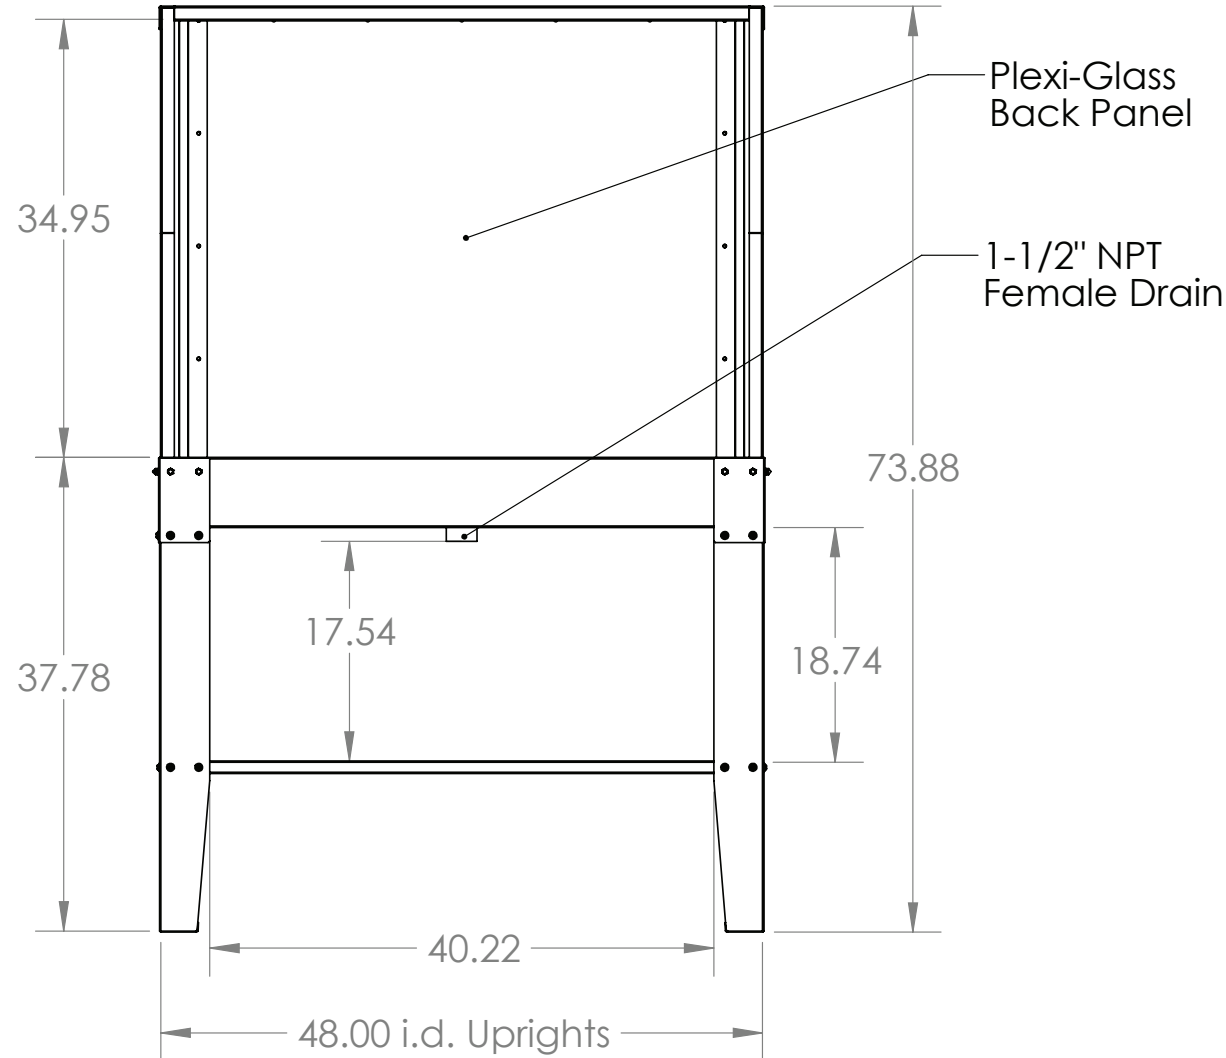

DREQ-SGREENWASH24X48

Front View

Side View

 **sgreen**[®]
DARKROOM EQUIPMENT