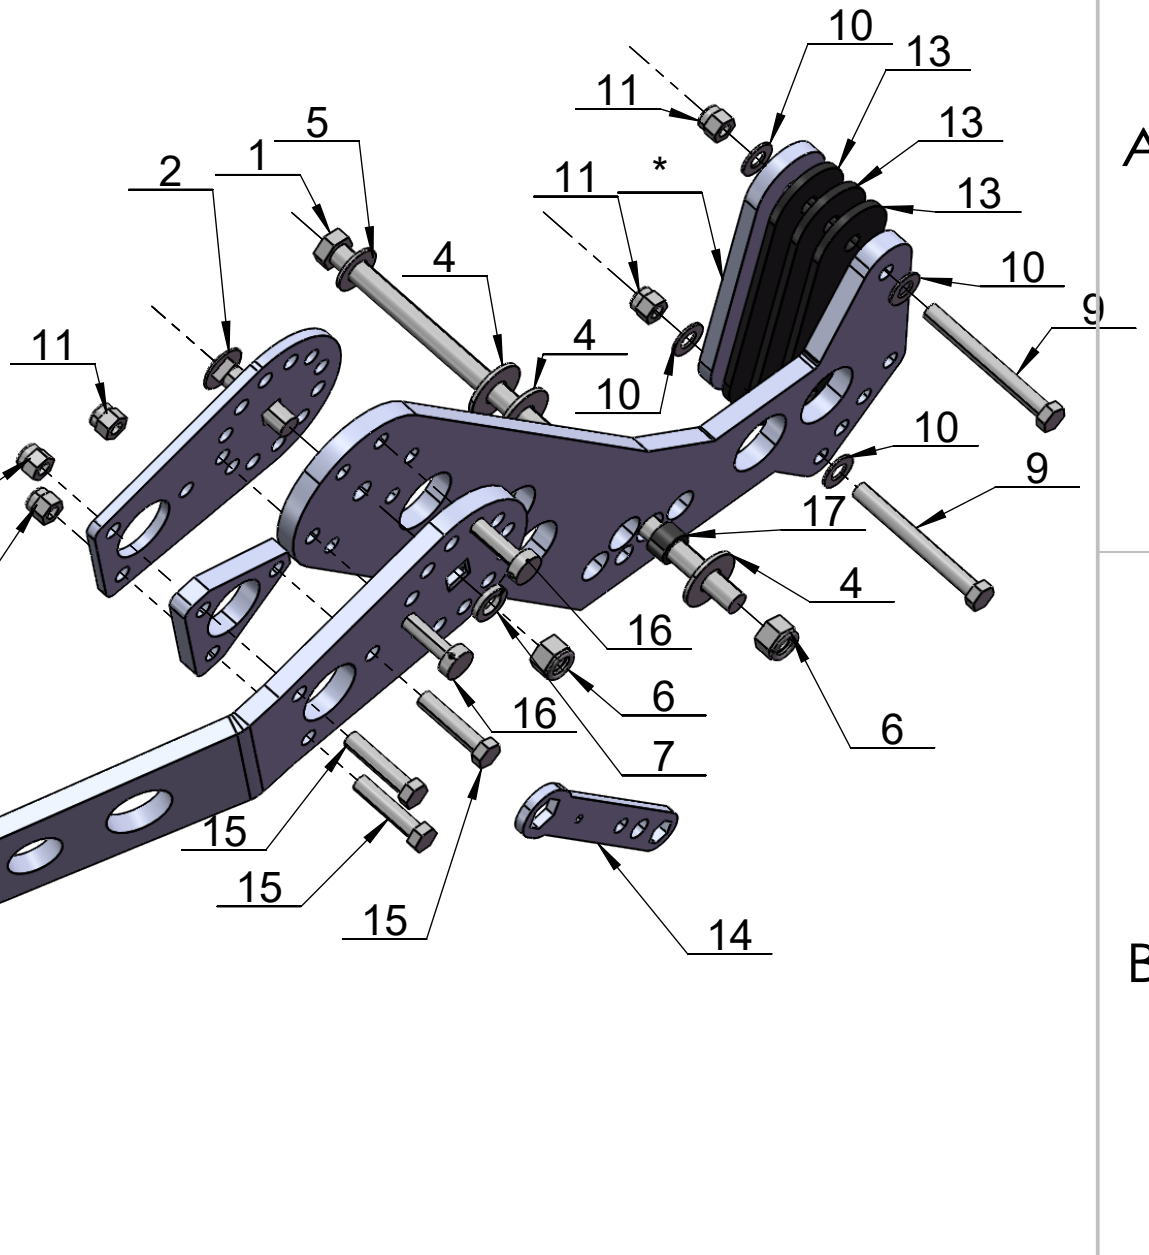

Item	Description	QTY
1	1/2"x 4" BOLT	1
2	1/2"x2" CARRIAGE BOLT	1
3	1/2"x 4" TAP BOLT	1
4	1/2" LARGE WASHER	4
5	1/2" REG. WASHER	5
6	1/2" NY-LOCK NUT	3
7	1/2" LOCK WASHER	2
8	1/2" REG. NUT	1
9	3/8"x 3.5" BOLT 3/8"x 3.5" BOLT	2
10	3/8" REG. WASHER	4
11	3/8" NY-LOCK NUT	5
12	WHEEL SPACER	1
13	RUBBER SPACERS	3
14	POCKET WRENCH	1
15	3/8"x 1.75" BOLT	3
16	3/8"x 1.5" QUICK PINS	2
17	3/4" ALU SPACER	1
18	PNEUMATIC WHEEL	1

A

A

B

B

1

2

1

2