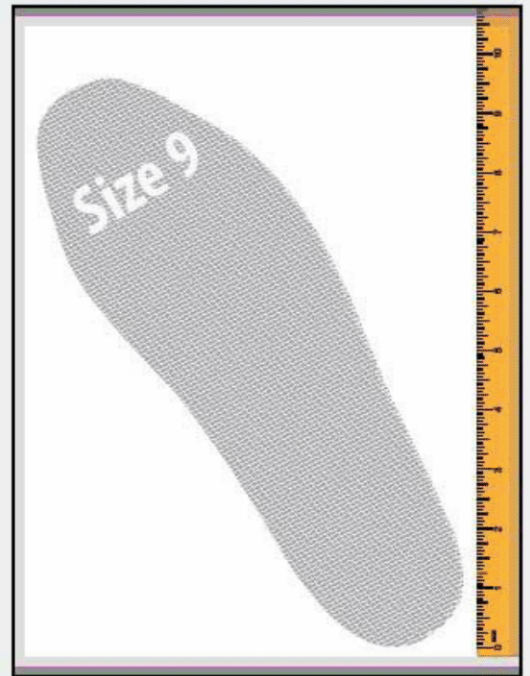

Orientation:

Auto portrait/landscape

Portrait

Landscape

Comments & Forms

Document and Markups ▼

Summarize Comments

Document: 8.5 x 11.2in

8.5 x 11 Inches

Page 1 of 1

Page Setup...

Print

Cancel

Size 7

Size 8

Size 9

Size 10

Size 11