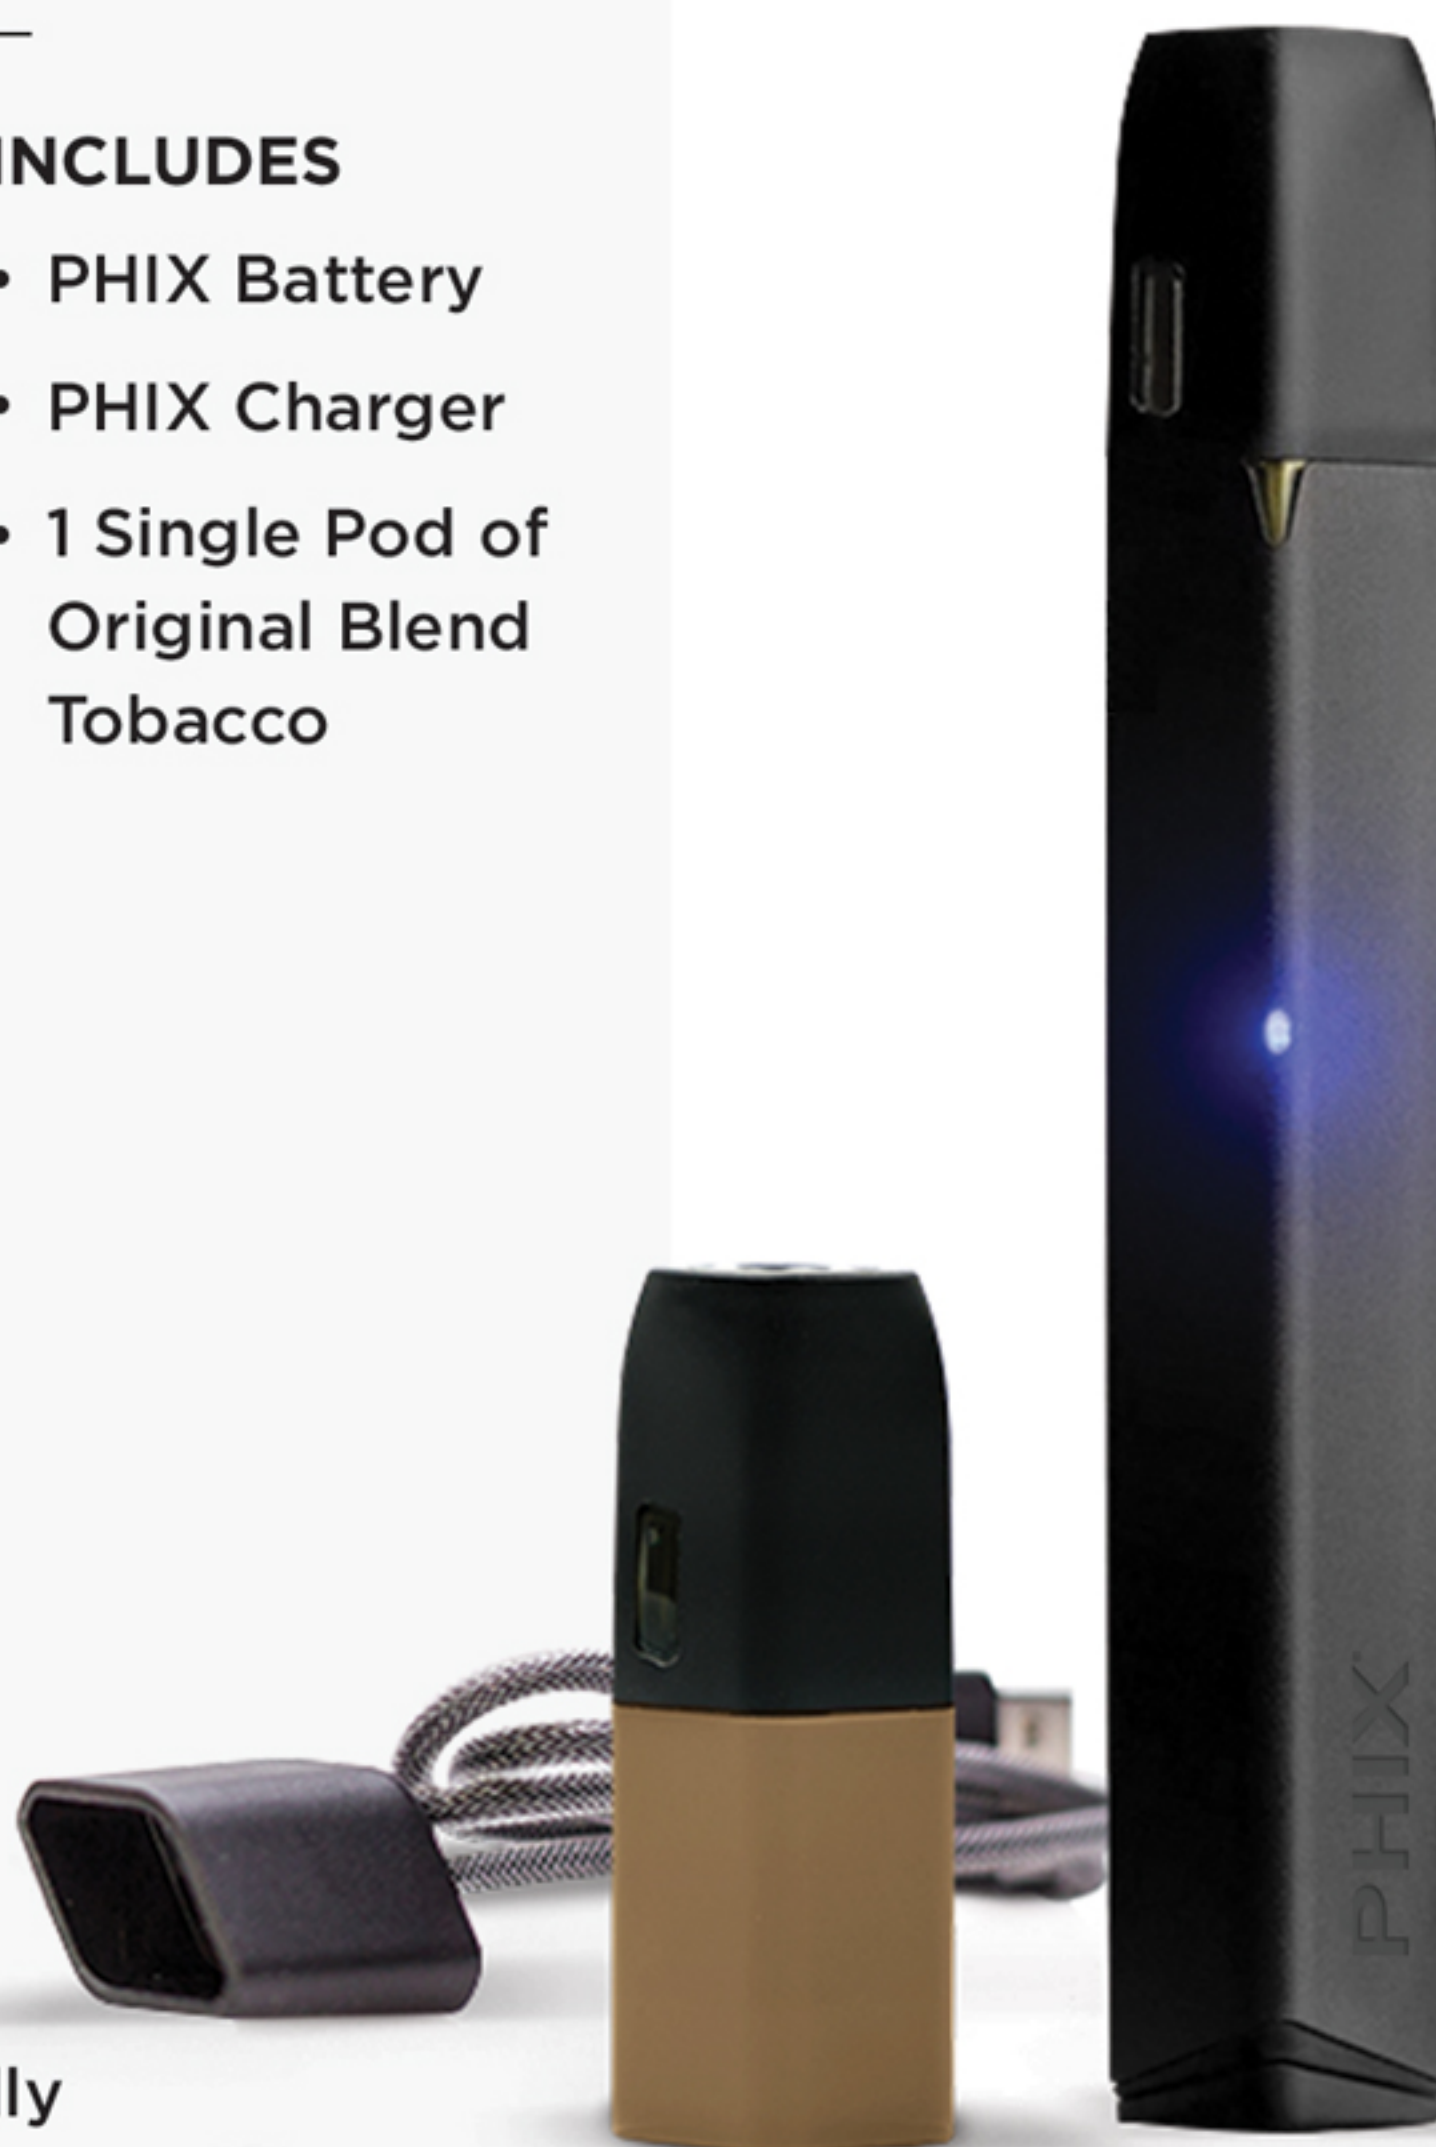

PHIX STARTER KIT

FEATURES

- Overcharge protection chip
- 320mah Grade A Battery
- Battery light indicator
  - Blue
  - Orange
  - Red
- Engraved PHIX logo
- Solid base design
- Juice Window
- Water resistant components
- Can be used as pass through

PHIX POD FEATURES

- 1.5mL PHIX Pods
- 50 mg/ml
- Crafted by Brewell MFG
- Proprietary formulation specifically designed for the PHIX
- Ceramic coil

INCLUDES

- PHIX Battery
- PHIX Charger
- 1 Single Pod of Original Blend Tobacco

AVAILABLE COLORS

- Black (shown)
- Rose Gold
- Electric Blue
- White
- Red