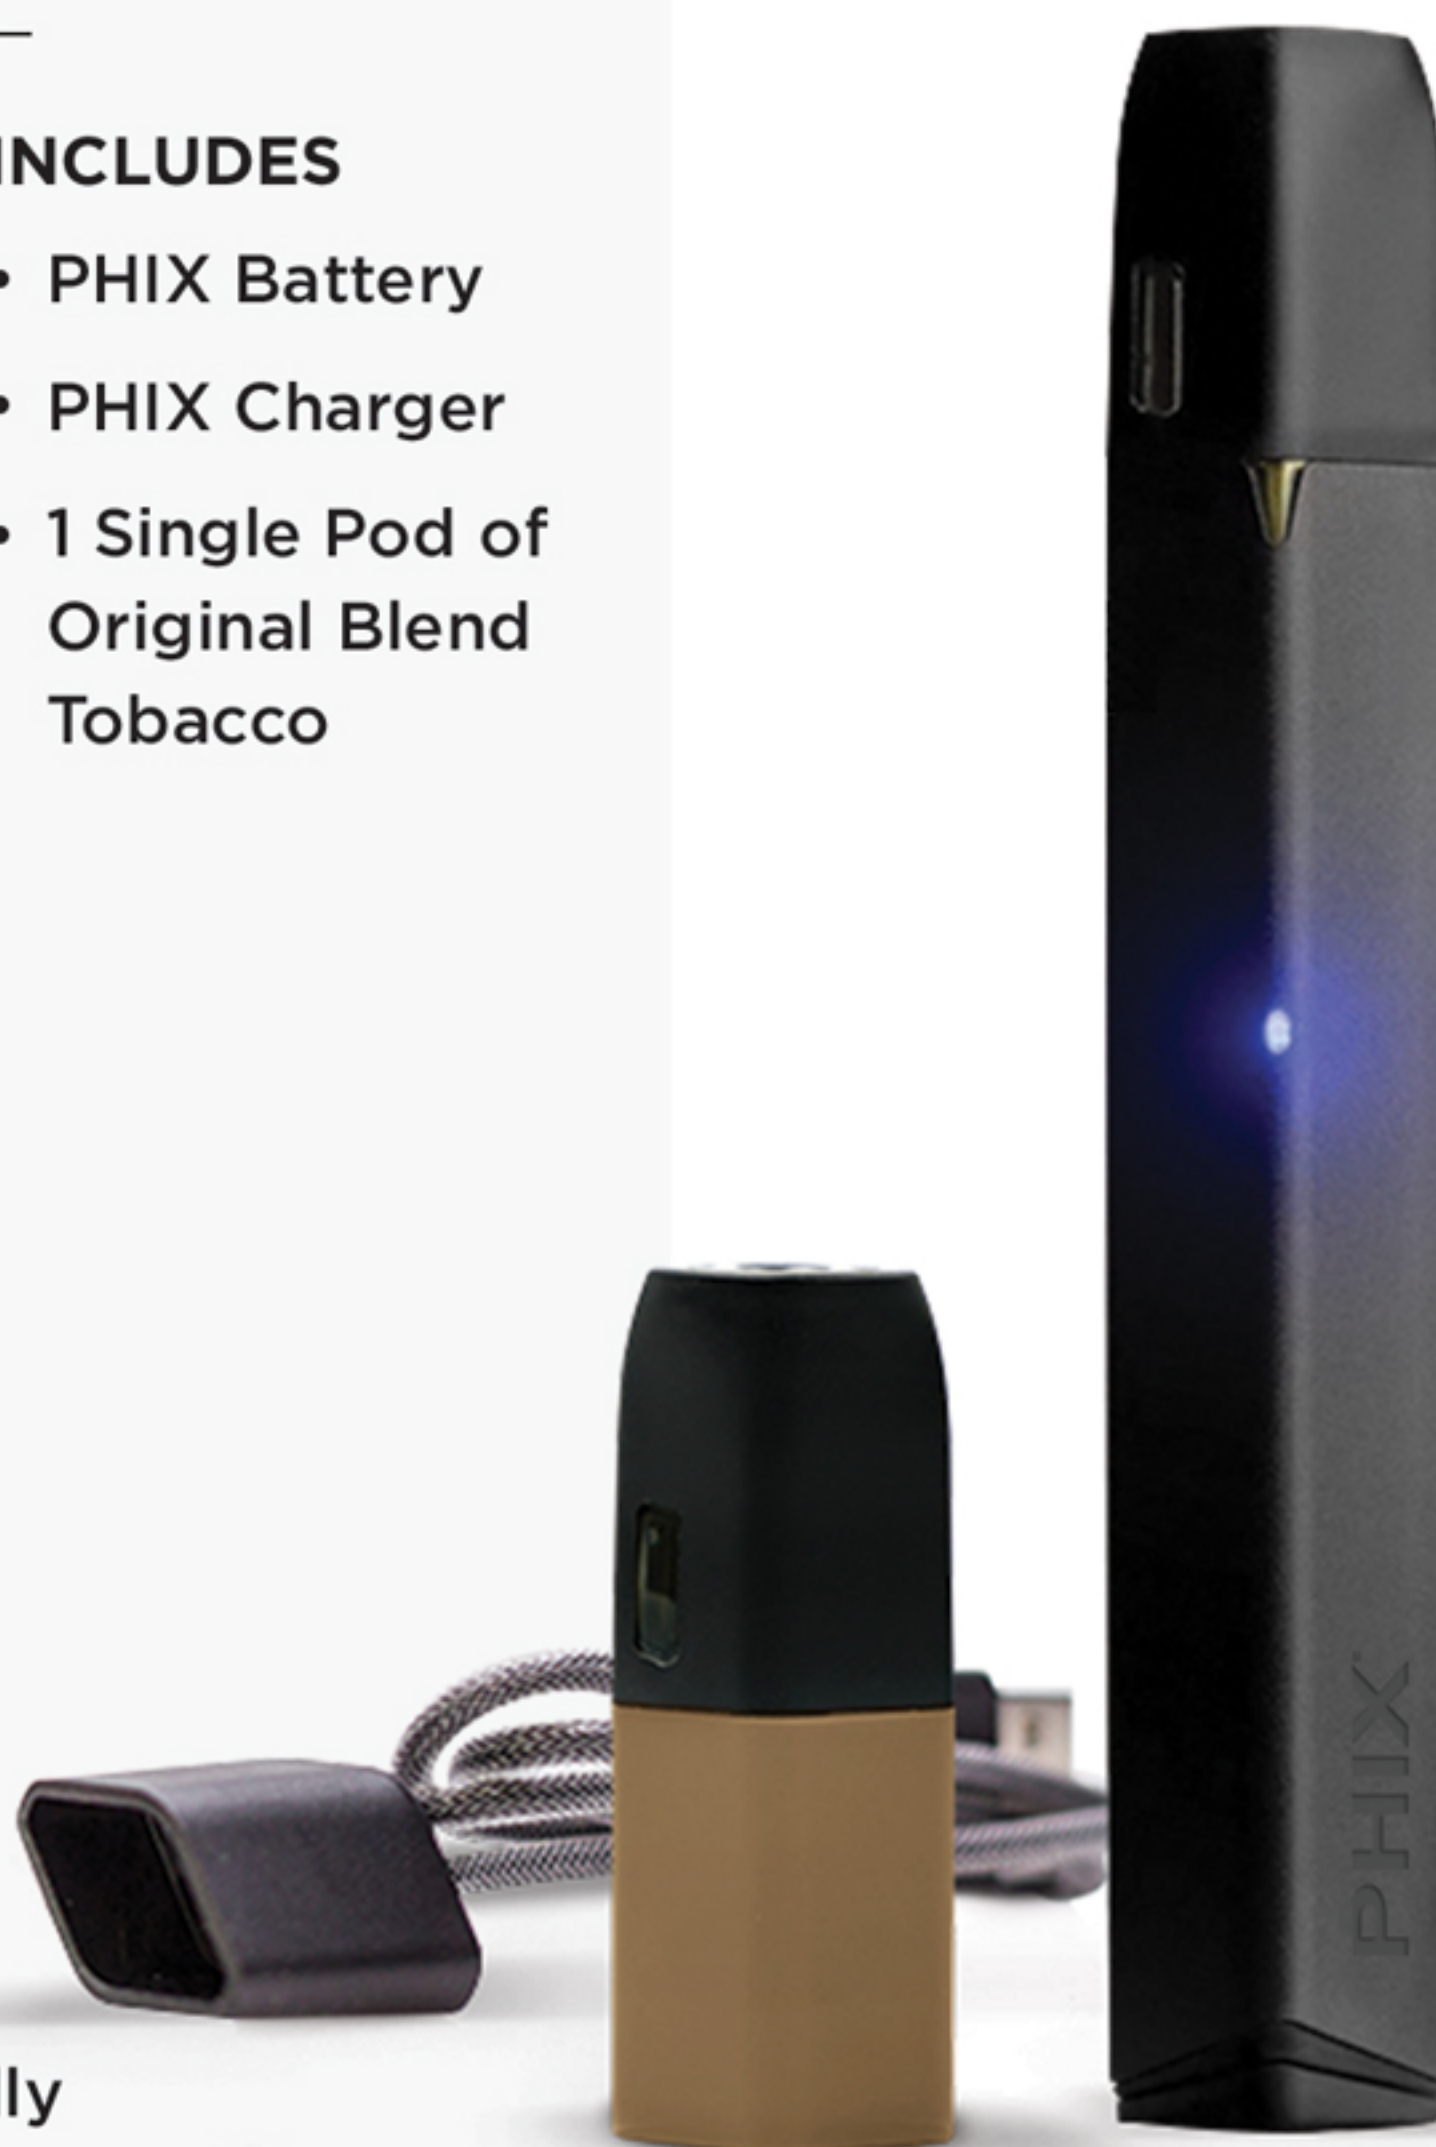

PHIX STARTER KIT

FEATURES

- Overcharge protection chip
- 320mah Grade A Battery
- Battery light indicator
  - Blue
  - Orange
  - Red
- Engraved PHIX logo
- Solid base design
- Juice Window
- Water resistant components
- Can be used as pass through

PHIX POD FEATURES

- 1.5mL PHIX Pods
- 18 mg/ml
- Crafted by Brewell MFG
- Proprietary formulation specifically designed for the PHIX
- Ceramic coil

INCLUDES

- PHIX Battery
- PHIX Charger
- 1 Single Pod of Original Blend Tobacco

AVAILABLE COLORS

- Black (shown)
- Rose Gold
- Electric Blue
- White
- Red