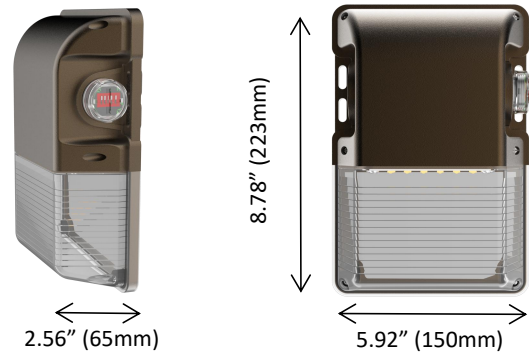

LED Mini Wall Pack - MWP Series

Application: Perfect for indoor and outdoor locations such as decks, front doors, porches, patios, corridors, walkways, or any other common areas.

Certification

Dimension

Specifications

Model	HYA-MWP-962-3W3CCT
Wattage	15W-20W-25W
Dimming	0-10V
Lumen Output	1800-2400-3000Lm
Input Voltage	AC100-277V 50/60Hz
CCT	3000K-4000K-5000K Selectable
CRI	Ra>80
Working Temperature	~4°F ~+113°F / ~20°C ~+40°C
Environment Location	WET LOCATIONS (IP66)
Lens	Clear Stripped
Life Span	Lumen Maintenance over 70% @ 50,000+ Hours
Lamp Shell	Bronze
Accessories Option	PC: Photocell Control Pre-Installed
DLC ID	S-K4BGAD
PCS/BOX	10
Master Box Dimension	L390*W335*H245mm / 15.35"x13.18"x9.65"
Master Box Weight	7.1KG / 15.65LB

Feature

The transparent cover on the side can be screwed off easily.

Wattage Select

Photocell

CCT Select