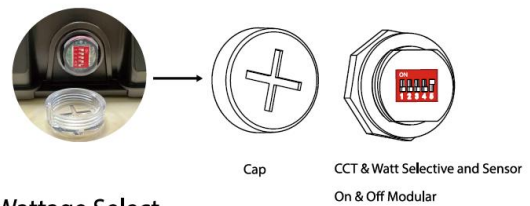

LED Mini Wall Pack - MWP Series

Application: Perfect for indoor and outdoor locations such as decks, front doors, porches, patios, corridors, walkways, or any other common areas.

Certification

Dimension

Specifications

Model	HYA-MWP-962-3W3CCT
Wattage	15W-20W-25W
Dimming	0-10V
Lumen Output	1800-2400-3000Lm
Input Voltage	AC100-277V 50/60Hz
CCT	3000K-4000K-5000K Selectable
CRI	Ra>80
Working Temperature	~4°F ~+113°F / ~20°C ~+40°C
Environment Location	WET LOCATIONS (IP66)
Lens	Clear Stripped
Life Span	Lumen Maintenance over 70% @ 50,000+ Hours
Lamp Shell	Bronze
Accessories Option	PC: Photocell Control Pre-Installed
DLC ID	S-K4BGAD
PCS/BOX	10
Master Box Dimension	L390*W335*H245mm / 15.35"x13.18"x9.65"
Master Box Weight	7.1KG / 15.65LB

Feature

The transparent cover on the side can be screwed off easily.

Wattage Select

Photocell

CCT Select