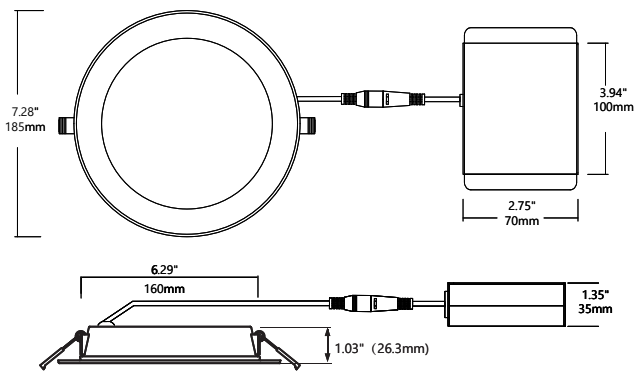

SPECIFICATION					
SKU	OR-SDL-R4-9W-5CCT	OR-SDL-S4-9W-5CCT	OR-SDL-R6-12W-5CCT	OR-SDL-S6-12W-5CCT	OR-SDL-R8-18W-5CCT
Size	4" Round	4" Square	6" Round	6" Square	8" Round
Efficiency	73.2 (lm/W)	66.3 (lm/W)	79.9 (lm/W)	73.6 (lm/W)	82.6 (lm/W)
Wattage	9W		12W		18W
Input Voltage	120V AC, 50/60HZ				AC 120-277V
Lumens	659LM	597LM	959LM	883LM	1487LM
Halogen Equivalent	60W		75W		120W
Working Hours	70% light output at 50000hrs				
Power Factor	0.95~0.98				
Beam Angle	110°				
CCT	5CCT - (2700/3000/3500/4000/5000K) Tunable - Dip Switch on Driver Box				
Dimming	works with Triac LED/CFL LED Dimmer				works with 0-10V LED Dimmer
Operating Temperature	14°F -104 °F (-10 °C-40 °C)				
IP Range	IP20				
Material	Aluminum housing with PMMA lampshade				
Product Size	Φ5.11"	5.03" x 5.03"	Φ7.28"	6.69" x 6.69"	Φ9.25"
Qty/Pack	20	20	20	20	10
Master Package Size	15.55"X12.4"X11.4"	15.55"X12.4"X11.4"	15.55"X16.34"X15.75"	15.55"X15.15"X14.57"	20.47"X15.75"X10.23"
Master Package Weight	7.3 kg/16.1 lbs	7.3 kg/16.1 lbs	9.5 kg/21 lbs	9.3 kg/20.5 lbs	6.4 kg/14.11 lbs

ORDERING CODE DEFINITION

Example: Model No: HY-SDL-R4-9W-5CCT

Company Code	Product	Shape	Size	Watt	C.C.T
HY	SDL: Slim Downlights	R: Round or S: Square	4 inch	9W	5CCT : (2700/3000/3500/ 4000/5000K)
			6 inch	12W	
		R: Round	8 inch	18W	

DIMENSIONS

4" Round

4" Square

6" Round

6" Square

8" Round

4" & 6" Dimmer COMPATIBLE LIST

Brand	Model	Image	Match	Brand	Model	Image	Match
LUTRON	MACL-153MR-WH		5★	Leviton	6672-1LW		5★
LUTRON	SCL-153P-WH		5★	Leviton	DSL06-1LZ		3★
LUTRON	PD-6WCL-WH		5★	Leviton	6674-P0W		3★
LUTRON	CTCL-153P-WH		5★	Leviton	IPL06-10Z		3★
LUTRON	MSCL-OP153M-WH		4★	<p>100% - 5% Smooth triac dimming, compatible with most LED dimmers in North America market.</p>			
LUTRON	DVCL-153P-WH		3★				
LUTRON	DW-603PGH-WH		2★				