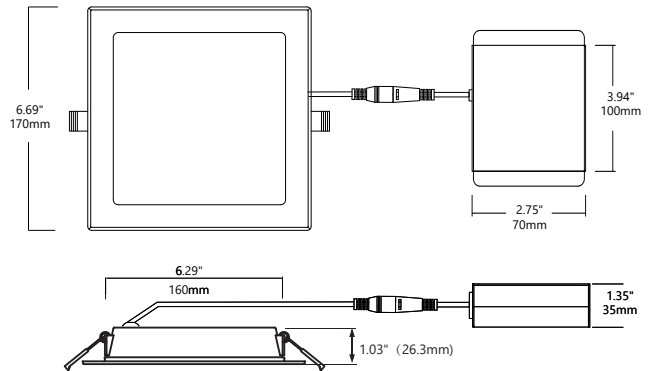

SPECIFICATION					
SKU	OR-SDL-R4-9W-5CCT	OR-SDL-S4-9W-5CCT	OR-SDL-R6-12W-5CCT	OR-SDL-S6-12W-5CCT	OR-SDL-R8-18W-5CCT
Size	4" Round	4" Square	6" Round	6" Square	8" Round
Efficiency	73.2 (lm/W)	66.3 (lm/W)	79.9 (lm/W)	73.6 (lm/W)	82.6 (lm/W)
Wattage	9W		12W		18W
Input Voltage	120V AC, 50/60HZ				AC 120-277V
Lumens	659LM	597LM	959LM	883LM	1487LM
Halogen Equivalent	60W		75W		120W
Working Hours	70% light output at 50000hrs				
Power Factor	0.95~0.98				
Beam Angle	110°				
CCT	5CCT - (2700/3000/3500/4000/5000K) Tunable - Dip Switch on Driver Box				
Dimming	works with Triac LED/CFL LED Dimmer				works with 0-10V LED Dimmer
Operating Temperature	14°F -104 °F (-10 °C-40 °C)				
IP Range	IP20				
Material	Aluminum housing with PMMA lampshade				
Product Size	Φ5.11"	5.03" x 5.03"	Φ7.28"	6.69" x 6.69"	Φ9.25"
Qty/Pack	20	20	20	20	10
Master Package Size	15.55"X12.4"X11.4"	15.55"X12.4"X11.4"	15.55"X16.34"X15.75"	15.55"X15.15"X14.57"	20.47"X15.75"X10.23"
Master Package Weight	7.3 kg/16.1 lbs	7.3 kg/16.1 lbs	9.5 kg/21 lbs	9.3 kg/20.5 lbs	6.4 kg/14.11 lbs

ORDERING CODE DEFINITION

Example: Model No: HY-SDL-R4-9W-5CCT

Company Code	Product	Shape	Size	Watt	C.C.T
HY	SDL: Slim Downlights	R: Round or S: Square	4 inch	9W	5CCT : (2700/3000/3500/ 4000/5000K)
			6 inch	12W	
		R: Round	8 inch	18W	

DIMENSIONS

4" Round

4" Square

6" Round

6" Square

8" Round

4" & 6" Dimmer COMPATIBLE LIST

Brand	Model	Image	Match	Brand	Model	Image	Match
LUTRON	MACL-153MR-WH		5★	Leviton	6672-1LW		5★
LUTRON	SCL-153P-WH		5★	Leviton	DSL06-1LZ		3★
LUTRON	PD-6WCL-WH		5★	Leviton	6674-P0W		3★
LUTRON	CTCL-153P-WH		5★	Leviton	IPL06-10Z		3★
LUTRON	MSCL-OP153M-WH		4★	<p>100% - 5% Smooth triac dimming, compatible with most LED dimmers in North America market.</p>			
LUTRON	DVCL-153P-WH		3★				
LUTRON	DW-603PGH-WH		2★				