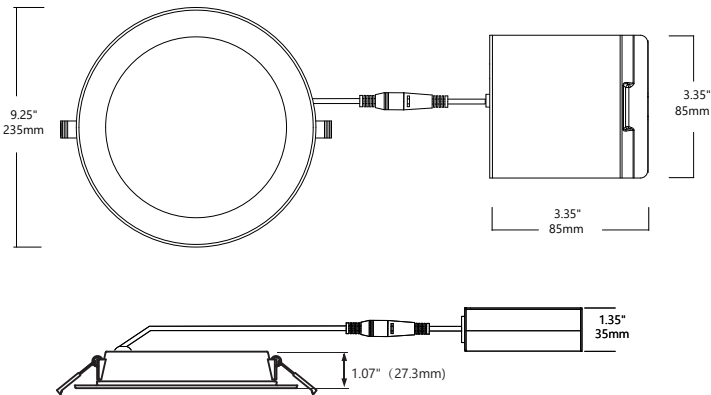

SPECIFICATION					
SKU	OR-SDL-R4-9W-5CCT	OR-SDL-S4-9W-5CCT	OR-SDL-R6-12W-5CCT	OR-SDL-S6-12W-5CCT	OR-SDL-R8-18W-5CCT
Size	4" Round	4" Square	6" Round	6" Square	8" Round
Efficiency	73.2 (lm/W)	66.3 (lm/W)	79.9 (lm/W)	73.6 (lm/W)	82.6 (lm/W)
Wattage	9W		12W		18W
Input Voltage	120V AC, 50/60HZ				AC 120-277V
Lumens	659LM	597LM	959LM	883LM	1487LM
Halogen Equivalent	60W		75W		120W
Working Hours	70% light output at 50000hrs				
Power Factor	0.95~0.98				
Beam Angle	110°				
CCT	5CCT - (2700/3000/3500/4000/5000K) Tunable - Dip Switch on Driver Box				
Dimming	works with Triac LED/CFL LED Dimmer				works with 0-10V LED Dimmer
Operating Temperature	14°F -104 °F (-10 °C-40 °C)				
IP Range	IP20				
Material	Aluminum housing with PMMA lampshade				
Product Size	Φ5.11"	5.03" x 5.03"	Φ7.28"	6.69" x 6.69"	Φ9.25"
Qty/Pack	20	20	20	20	10
Master Package Size	15.55"X12.4"X11.4"	15.55"X12.4"X11.4"	15.55"X16.34"X15.75"	15.55"X15.15"X14.57"	20.47"X15.75"X10.23"
Master Package Weight	7.3 kg/16.1 lbs	7.3 kg/16.1 lbs	9.5 kg/21 lbs	9.3 kg/20.5 lbs	6.4 kg/14.11 lbs

ORDERING CODE DEFINITION

Example: Model No: HY-SDL-R4-9W-5CCT

Company Code	Product	Shape	Size	Watt	C.C.T
HY	SDL: Slim Downlights	R: Round or S: Square	4 inch	9W	5CCT : (2700/3000/3500/ 4000/5000K)
			6 inch	12W	
		R: Round	8 inch	18W	

DIMENSIONS

4" Round

4" Square

6" Round

6" Square

8" Round

4" & 6" Dimmer COMPATIBLE LIST

Brand	Model	Image	Match	Brand	Model	Image	Match
LUTRON	MACL-153MR-WH		5★	Leviton	6672-1LW		5★
LUTRON	SCL-153P-WH		5★	Leviton	DSL06-1LZ		3★
LUTRON	PD-6WCL-WH		5★	Leviton	6674-P0W		3★
LUTRON	CTCL-153P-WH		5★	Leviton	IPL06-10Z		3★
LUTRON	MSCL-OP153M-WH		4★	<p>100% - 5% Smooth triac dimming, compatible with most LED dimmers in North America market.</p>			
LUTRON	DVCL-153P-WH		3★				
LUTRON	DW-603PGH-WH		2★				