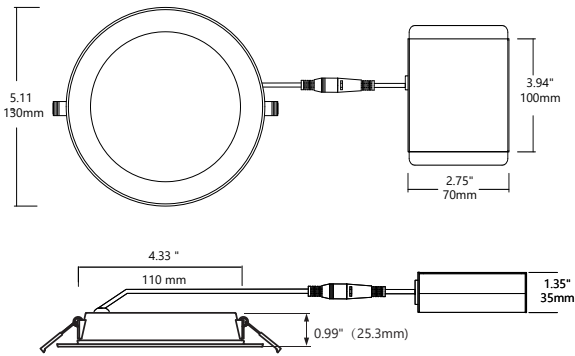

SPECIFICATION					
SKU	OR-SDL-R4-9W-5CCT	OR-SDL-S4-9W-5CCT	OR-SDL-R6-12W-5CCT	OR-SDL-S6-12W-5CCT	OR-SDL-R8-18W-5CCT
Size	4" Round	4" Square	6" Round	6" Square	8" Round
Efficiency	73.2 (lm/W)	66.3 (lm/W)	79.9 (lm/W)	73.6 (lm/W)	82.6 (lm/W)
Wattage	9W		12W		18W
Input Voltage	120V AC, 50/60HZ				AC 120-277V
Lumens	659LM	597LM	959LM	883LM	1487LM
Halogen Equivalent	60W		75W		120W
Working Hours	70% light output at 50000hrs				
Power Factor	0.95~0.98				
Beam Angle	110°				
CCT	5CCT - (2700/3000/3500/4000/5000K) Tunable - Dip Switch on Driver Box				
Dimming	works with Triac LED/CFL LED Dimmer				works with 0-10V LED Dimmer
Operating Temperature	14°F -104 °F (-10 °C-40 °C)				
IP Range	IP20				
Material	Aluminum housing with PMMA lampshade				
Product Size	Φ5.11"	5.03" x 5.03"	Φ7.28"	6.69" x 6.69"	Φ9.25"
Qty/Pack	20	20	20	20	10
Master Package Size	15.55"X12.4"X11.4"	15.55"X12.4"X11.4"	15.55"X16.34"X15.75"	15.55"X15.15"X14.57"	20.47"X15.75"X10.23"
Master Package Weight	7.3 kg/16.1 lbs	7.3 kg/16.1 lbs	9.5 kg/21 lbs	9.3 kg/20.5 lbs	6.4 kg/14.11 lbs

ORDERING CODE DEFINITION

Example: Model No: HY-SDL-R4-9W-5CCT

Company Code	Product	Shape	Size	Watt	C.C.T
HY	SDL: Slim Downlights	R: Round or S: Square	4 inch	9W	5CCT : (2700/3000/3500/ 4000/5000K)
			6 inch	12W	
		R: Round	8 inch	18W	

DIMENSIONS

4" Round

4" Square

6" Round

6" Square

8" Round

4" & 6" Dimmer COMPATIBLE LIST

Brand	Model	Image	Match	Brand	Model	Image	Match
LUTRON	MACL-153MR-WH		5★	Leviton	6672-1LW		5★
LUTRON	SCL-153P-WH		5★	Leviton	DSL06-1LZ		3★
LUTRON	PD-6WCL-WH		5★	Leviton	6674-P0W		3★
LUTRON	CTCL-153P-WH		5★	Leviton	IPL06-10Z		3★
LUTRON	MSCL-OP153M-WH		4★	<p>100% - 5% Smooth triac dimming, compatible with most LED dimmers in North America market.</p>			
LUTRON	DVCL-153P-WH		3★				
LUTRON	DW-603PGH-WH		2★				