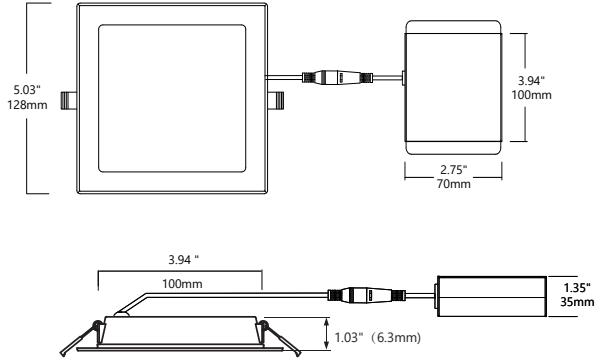

SPECIFICATION					
SKU	OR-SDL-R4-9W-5CCT	OR-SDL-S4-9W-5CCT	OR-SDL-R6-12W-5CCT	OR-SDL-S6-12W-5CCT	OR-SDL-R8-18W-5CCT
Size	4" Round	4" Square	6" Round	6" Square	8" Round
Efficiency	73.2 (lm/W)	66.3 (lm/W)	79.9 (lm/W)	73.6 (lm/W)	82.6 (lm/W)
Wattage	9W		12W		18W
Input Voltage	120V AC, 50/60HZ				AC 120-277V
Lumens	659LM	597LM	959LM	883LM	1487LM
Halogen Equivalent	60W		75W		120W
Working Hours	70% light output at 50000hrs				
Power Factor	0.95~0.98				
Beam Angle	110°				
CCT	5CCT - (2700/3000/3500/4000/5000K) Tunable - Dip Switch on Driver Box				
Dimming	works with Triac LED/CFL LED Dimmer				works with 0-10V LED Dimmer
Operating Temperature	14°F -104 °F (-10 °C-40 °C)				
IP Range	IP20				
Material	Aluminum housing with PMMA lampshade				
Product Size	Φ5.11"	5.03" x 5.03"	Φ7.28"	6.69" x 6.69"	Φ9.25"
Qty/Pack	20	20	20	20	10
Master Package Size	15.55"X12.4"X11.4"	15.55"X12.4"X11.4"	15.55"X16.34"X15.75"	15.55"X15.15"X14.57"	20.47"X15.75"X10.23"
Master Package Weight	7.3 kg/16.1 lbs	7.3 kg/16.1 lbs	9.5 kg/21 lbs	9.3 kg/20.5 lbs	6.4 kg/14.11 lbs

ORDERING CODE DEFINITION

Example: Model No: HY-SDL-R4-9W-5CCT

Company Code	Product	Shape	Size	Watt	C.C.T
HY	SDL: Slim Downlights	R: Round or S: Square	4 inch	9W	5CCT : (2700/3000/3500/ 4000/5000K)
			6 inch	12W	
		R: Round	8 inch	18W	

DIMENSIONS

4" Round

4" Square

6" Round

6" Square

8" Round

4" & 6" Dimmer COMPATIBLE LIST

Brand	Model	Image	Match	Brand	Model	Image	Match
LUTRON	MACL-153MR-WH		5★	Leviton	6672-1LW		5★
LUTRON	SCL-153P-WH		5★	Leviton	DSL06-1LZ		3★
LUTRON	PD-6WCL-WH		5★	Leviton	6674-P0W		3★
LUTRON	CTCL-153P-WH		5★	Leviton	IPL06-10Z		3★
LUTRON	MSCL-OP153M-WH		4★	<p>100% - 5% Smooth triac dimming, compatible with most LED dimmers in North America market.</p>			
LUTRON	DVCL-153P-WH		3★				
LUTRON	DW-603PGH-WH		2★				