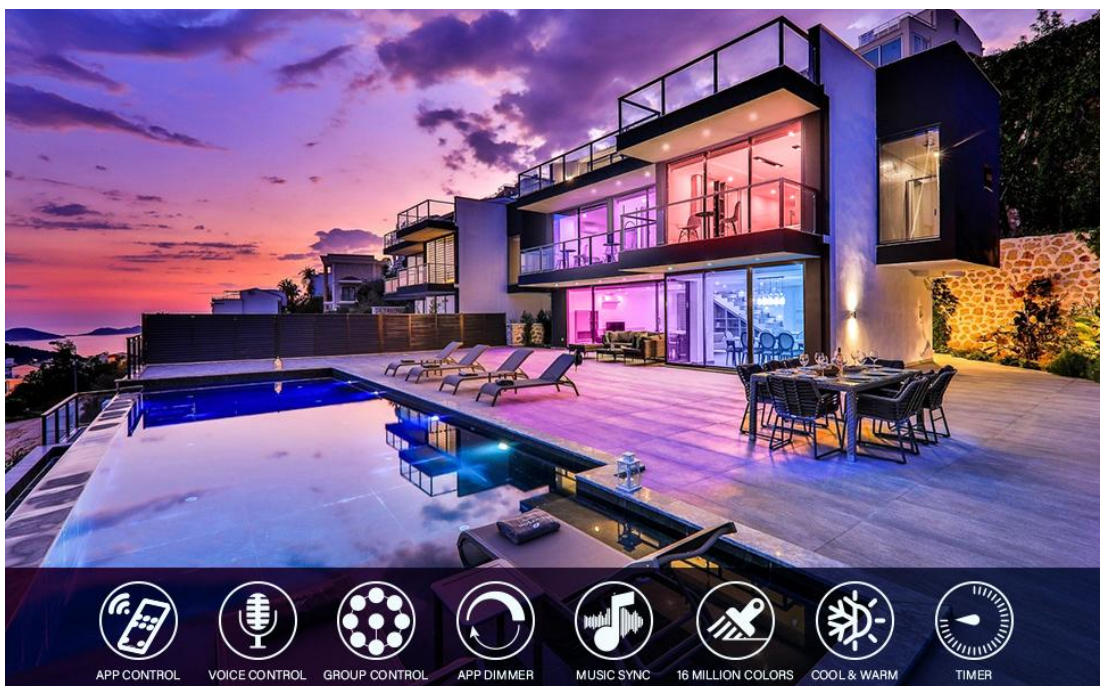

SMART RGBW LED 6" Round Slim Panel Light

Features:

【Brightness & RGBWW Adjustable】 Offer warm white and cool white from 2700K to 6000K. Provide 16 million colors.

1%-100% brightness is adjustable; DIY the scene modes available.

【Voice Control】 Compatible with Alexa and Google Assistant. A simple dialogue can turn LED Recessed Lighting on or off and adjust more colors.

【APP Intelligent Control】 Download *TUYA Smart APP* to connect

and enjoy intelligent control. Only support 2.4 GHz Wi-Fi. ① Make your

own schedule to turn off/on recessed light; ② Control recessed lighting in groups; ③ Remotely control the canless led recessed light through the APP; ④ Share other devices to control the led smart recessed lights together; ⑤ With memory function will stay at the last setting you choose while turn on again

【Music Sync】 The smart recessed lighting can change the color with the beat of the music or the sound of the game.

【Scheduled On-Off】 Enjoy the benefits of smart living by scheduling your lights to wake you up in the morning, to turn on when you arrive home

Item No. : JXL-TZ06-T12W-RGBCW