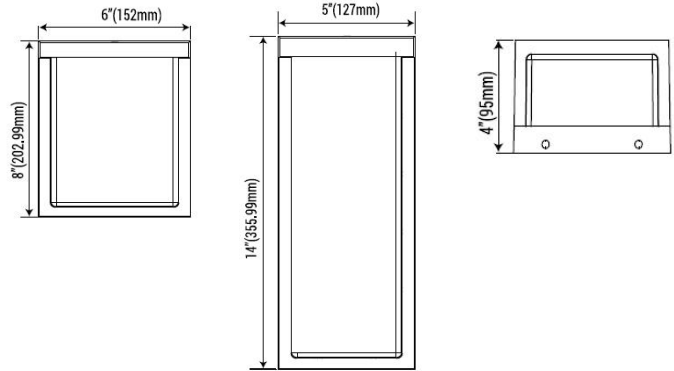

### Dimension

### Specifications

Model	H-WS-0864-3W3CCT-BK	H-WS-1454-3W3CCT-BK
Wattage	12W-14W-16W	18W-20W-22W
Size	W6"xH8"xD4"	W5"xH14"xD4"
Lumen Output	1742 lm	2619 lm
Input Voltage	AC100-277V 50/60Hz	
CCT	3000K-4000K-5000K Selectable	
Beam Angle	125°	
CRI	Ra>80	
Working Temperature	~4°F ~+113°F / ~20°C ~+40°C	
Environment Location	WET LOCATIONS (IP66)	
Lens	White Acrylic	
Life Span	Lumen Maintenance over 70% @ 50,000+ Hours	
Lamp Shell	Oil Rubbed Bronze	
Accessories Option	PC: Photocell Control Pre-Installed	
PCS/BOX	10	10
Master Box Dimension	515mmx32mmx225mm / 20.3"x12.6"x8.9"	515mmx285mmx375mm / 20.3"x11.2"x14.8"
Master Box Weight	6.8KG / 15.21LB	8.3KG / 19.30LB