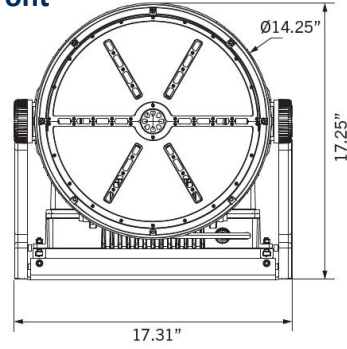

LED Sports Light

Dimension

500W

Side

Front

Driver

750W

Side

Front

Driver

WIRING DIAGRAM