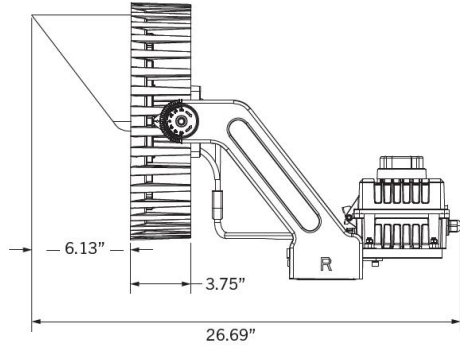

LED Sports Light

Dimension

500W

Side