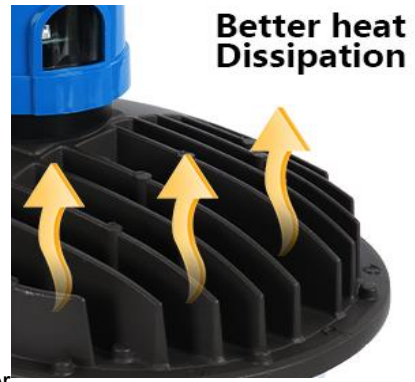

LED Barn Light is the perfect dusk to dawn to light up your backyard, Area, shop, or alley. Combining friendly with energy efficient, the reliability of our product makes us confident to stand behind its minimum 50,000-hour life span. Minyuco Led Yard Lights to give off 6000 lumens of light, which is approximately equal to a 800W incandescent bulb or 200W HID light Equivalent.

Dusk-to-dawn LED Outdoor Barn Light (Photocell Included)

Power	50W
Voltage	AC85-265V 50/60Hz.
LED Type	SMD2835 120LEDs
Light	120lm/W
Waterproof	IP66
Materail	die-cast aluminium+ PC cover
Color	5000K
Beam angle	120°

Photocell Sensor

IP66 waterproof & Photocell Sensor
 IP66 waterproof rating makes the barn light work properly even in outdoor wet locations with rain exposition.

Wall-Mounted Kit

Direct Wall Mounted Kit
 yard light can be affix on the exterior walls for outdoor, garage, street, commercial area such as a parking lot, or lawn

Better heat Dissipation

Heavy Duty Heat Dissipation
 Die-cast aluminum housing provides efficiently extract more heat away, extend the life of your LED Area Light

Dusk-to-dawn photocell sensor, automatically turns ON at night and OFF at daytime