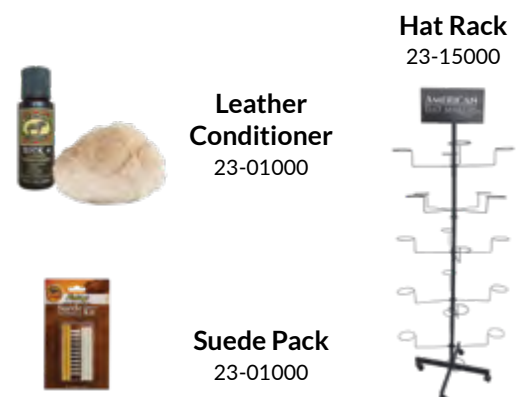

POINT OF SALE

Hat Rack
23-15000

Leather Conditioner
23-01000

Suede Pack
23-01000