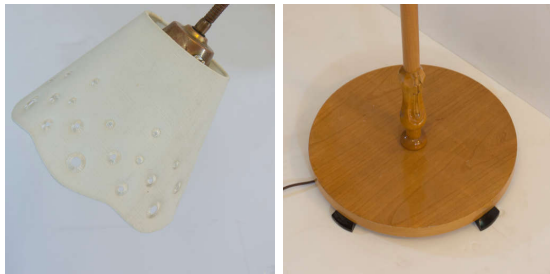

EILEEN LANE ANTIQUES

236 East 60th Street, New York, NY 10022

Dimensions: 4'5" H, 14" W, 8 lbs

Technical: (2) LED provided

Material: Ash and Brass

Source: Sweden

Description

Mid Century Model Floor Lamp, Sweden, 1952.

Constructed from solid Swedish Ash with a carved base support and a brass fixture mount. Two stylized brass flexible arms suspend two original shades with eyelets that light a night sky.

Customization

This lamp has been rewired for the US market and mounts two medium base standard bulb.