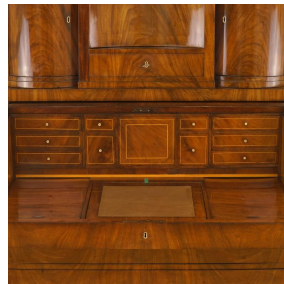

# EILEEN LANE ANTIQUES

236 East 60th Street, New York, NY 10022

**Dimensions:** H 79.25" x W 45.5" x D 22.5"

**Technical:** Traditional Construction

**Material:** Mahogany

**Source:** Sweden

**Inventory #:** 122

## Description

Grande Biedermeier Secrétaire, Sweden  
1815

A perfect example of the wealthy, elegant Biedermeier period, this impressive, secretary is veneered in flame mahogany and birch intarsia, with bone escutcheons, secret compartments, locking drawers, tilting leather writing surface, cylinder top and all the bells and whistles a powerful piece like this deserves. Constructed of solid fir and mahogany the three stacking sections and a crown which are perfectly matched and reflect the work of a master craftsman.

## Customization

This desk has been fully refinished. All drawers, locks and keys are in perfect working condition.