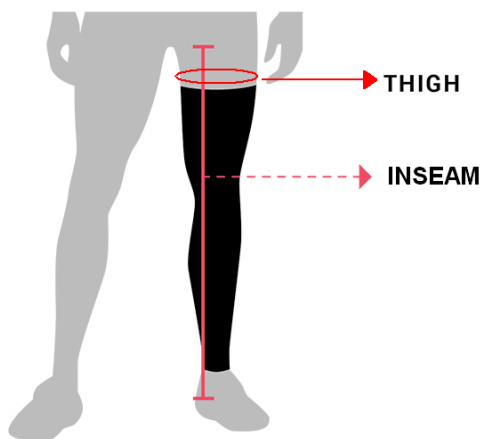

## Arm Warmer

Size	1. Wrist (inch)	2. Bicep (inch)
XS	6	11
S	6.5	12
M	7	13
L	7.5	14
XL	7.75	15

## Leg and Knee Warmer

Size	1. Thigh (inch)	2. Inseam (inch)
XS	20	30 or less
S	21	31
M	22.5	32
L	24	33
XL	25	34