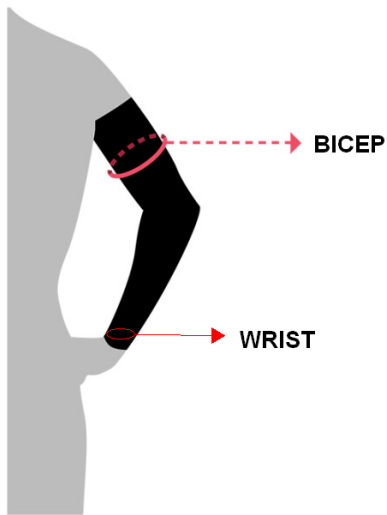

## Arm Warmer

Size	1. Wrist (inch)	2. Bicep (inch)
XS	6	11
S	6.5	12
M	7	13
L	7.5	14
XL	7.75	15

## Leg and Knee Warmer

Size	1. Thigh (inch)	2. Inseam (inch)
XS	20	30 or less
S	21	31
M	22.5	32
L	24	33
XL	25	34