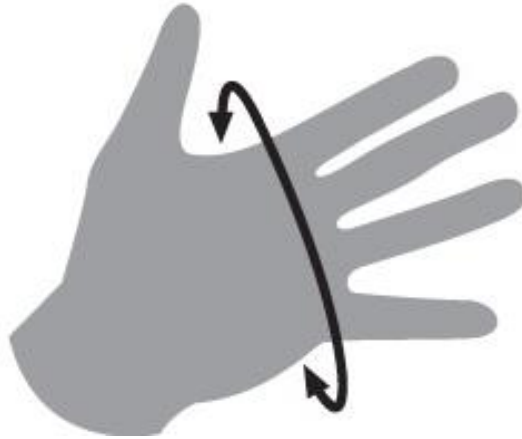

## Size Guide - Cycling Gloves

Hand Circumference without Thumb		
Size	(inch)	(cm)
XS	6 - 7	16 - 18
S	7 - 8	18 - 20
M	8 - 9	20 - 23
L	9 - 10	23 - 26
XL	10 - 11	26 - 28