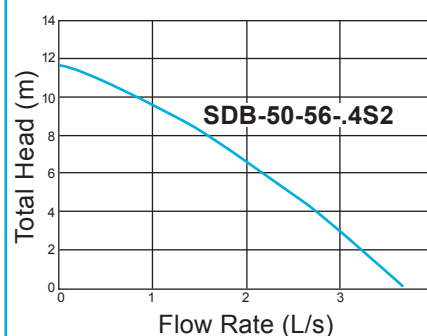

Performance Curve

Bottom Plate

Manual Operation
Available from Stock
(Automatic version
available on request)