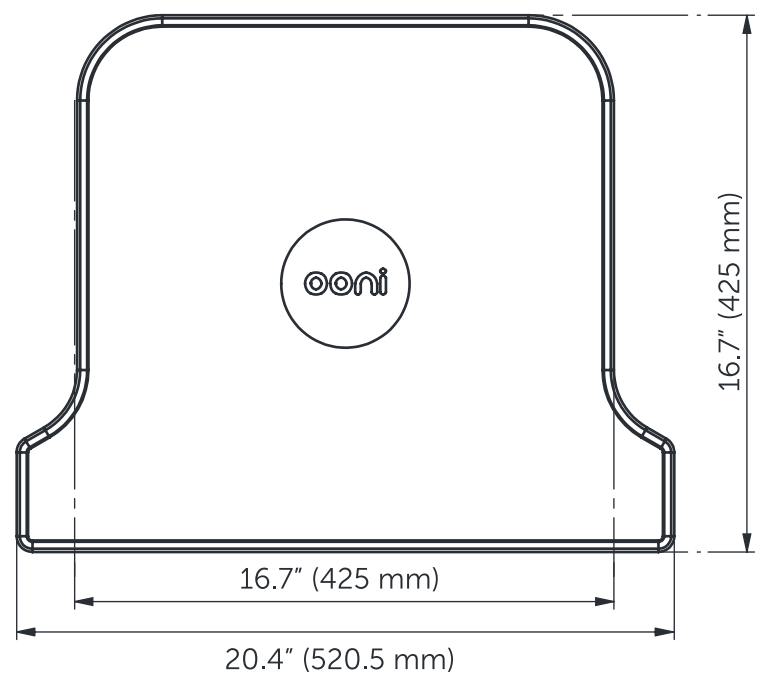

# Ooni Koda 16 Dimensions

Thickness: 0.59" (15 mm)