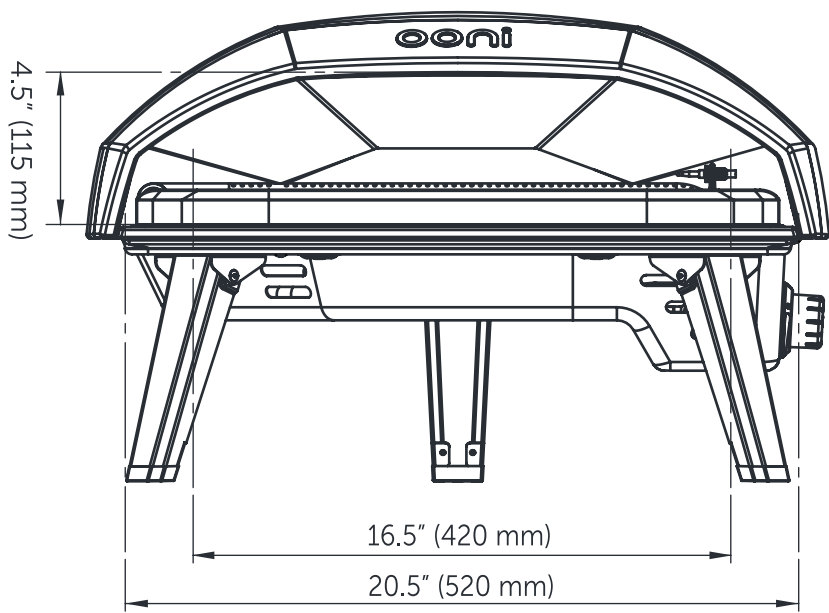

# Ooni Koda 16 Dimensions

Thickness: 0.59" (15 mm)