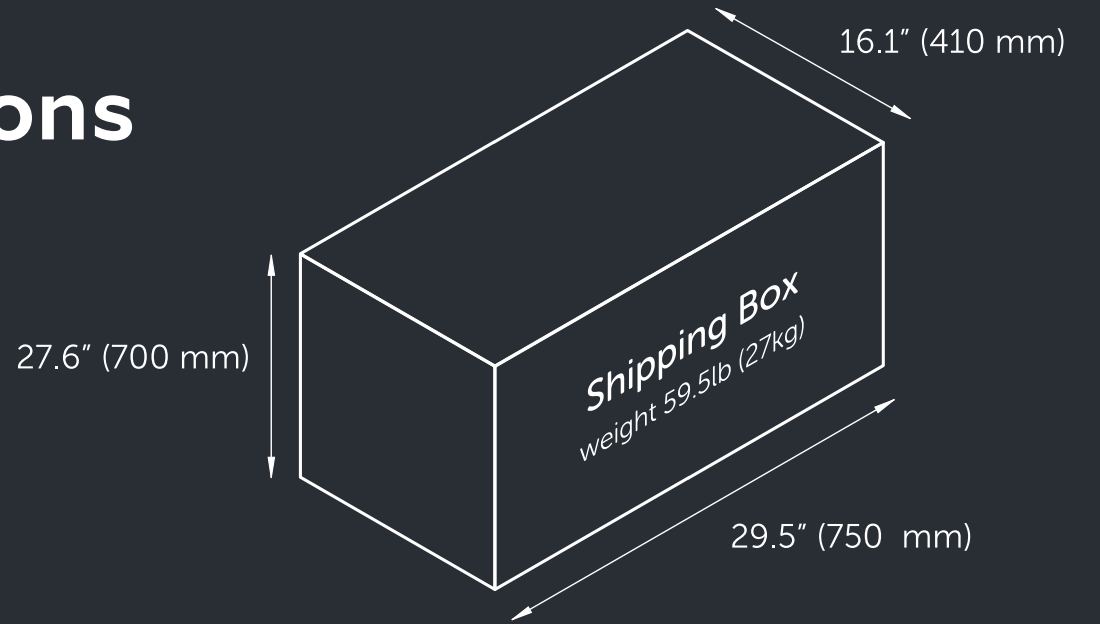

# Ooni Koda 16 Dimensions

Thickness: 0.59" (15 mm)