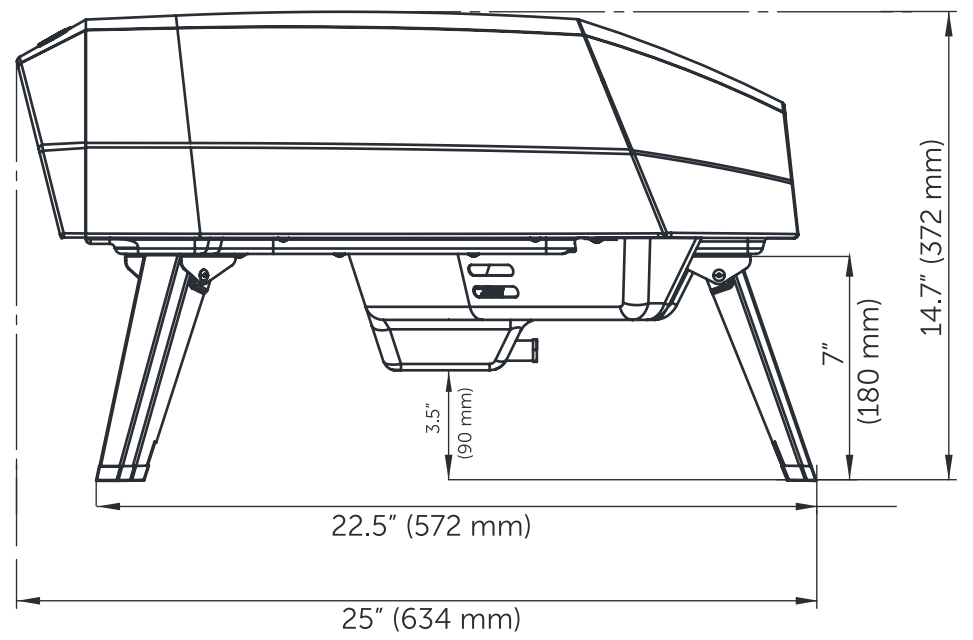

# Ooni Koda 16 Dimensions

Thickness: 0.59" (15 mm)