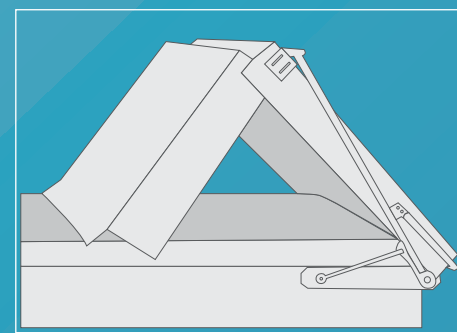

63257_Rev_A

X2000 SWIMCROSS™ EXERCISE SYSTEMS

Options

Options		Dimensions	Water Capacity	Dry Weight	Filled Weight
1	 58" Depth	20ft L 89in W 58in D	Swim 2,000 Spa 350 Gallons	4,090 lbs	25,815 lbs

Note: Filled weight includes water and 10 adults, each weighing 175 lbs.

Shell Colors

Alpine White

Ice Gray

Cabinet Colors

Gray Oak

Dark Mocha

Cover & Lifter Systems

VacuSeal® Lifting System