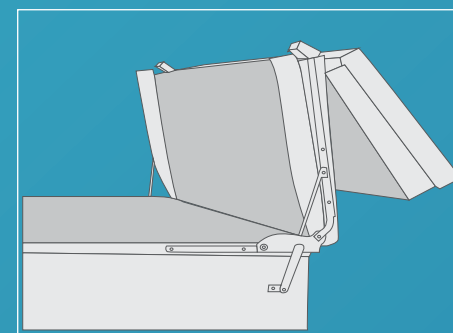

63257_Rev_A

X2000 SWIMCROSS™ EXERCISE SYSTEMS

Options

Options		Dimensions	Water Capacity	Dry Weight	Filled Weight
1	 58" Depth	20ft L 89in W 58in D	Swim 2,000 Spa 350 Gallons	4,090 lbs	25,815 lbs

Note: Filled weight includes water and 10 adults, each weighing 175 lbs.

Shell Colors

Alpine White

Ice Gray

Cabinet Colors

Gray Oak

Dark Mocha

Cover & Lifter Systems

VacuSeal® Lifting System